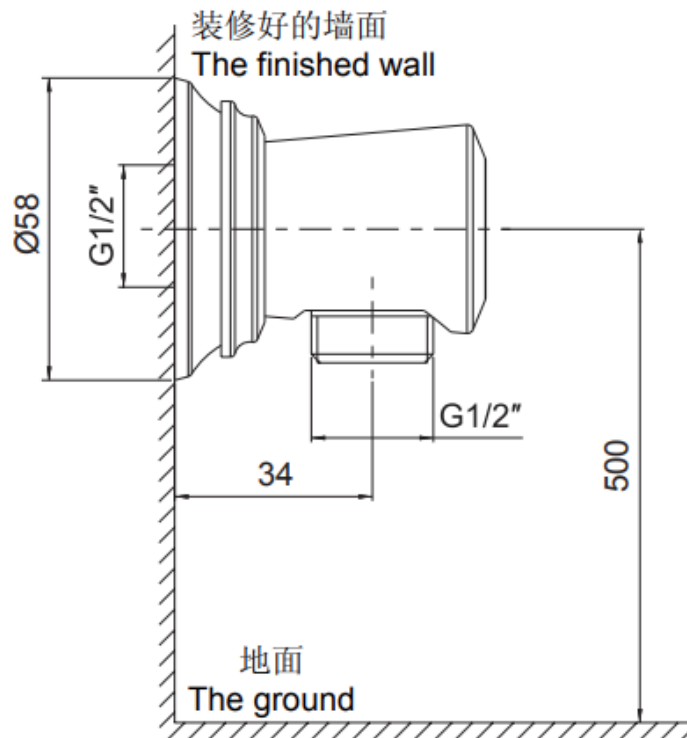

Brand : KOHLER
Name : Archer Wall Outlet
Item Code : K-8450T-CP
Designer :
Color / Finish: Polished Chrome
Dimensions : Ø58 x 34 x 500 mm

Product info:
• Wall Outlet

Flushing of pipe must be done before fittings are installed. Failure to do so voids the warranty.
Follow cleaning instructions and avoid using any harmful chemicals.
All information is for reference only. Installation shall always be based on the specs provided with actual delivered items.
For more info, visit www.sanitecph.com