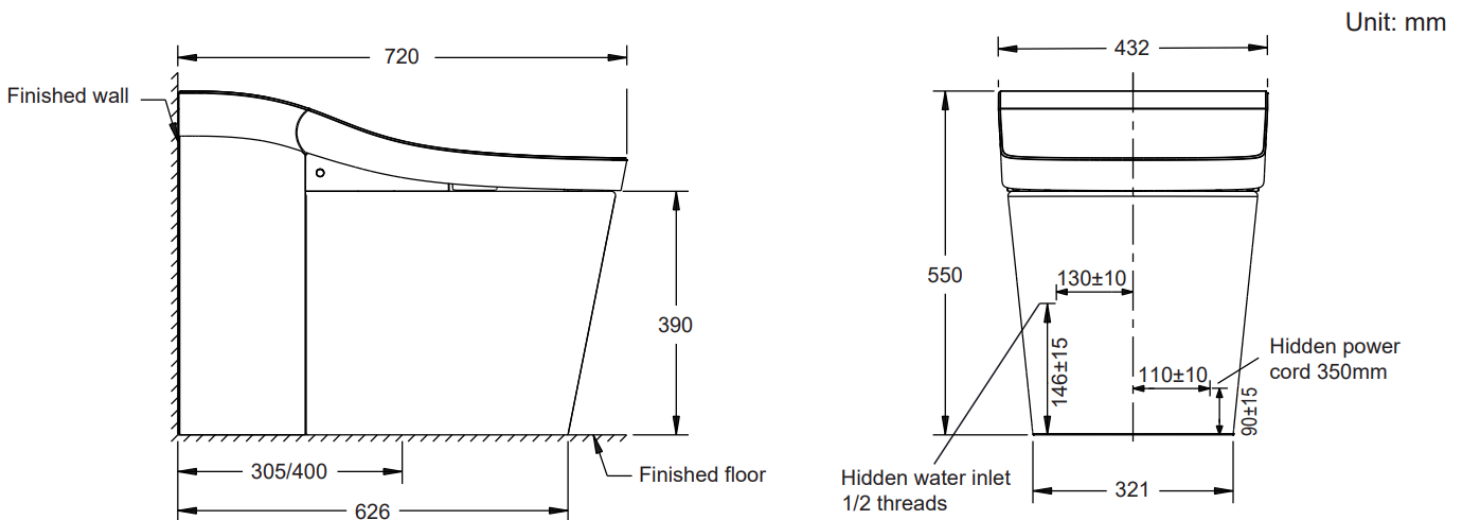

Brand : KOHLER  
 Name : INNATE floor mounted intelligent toilet  
 Item Code : K8340K-2-0  
 Designer :  
 Color / Finish: White  
 Dimensions : 720 x 432 x 550 mm

**Product info:**

- Floor Mounted intelligent toilet
- floor discharge rough-in 305mm
- LCD remote control
- wax flange
- supply valve
- wire and plug are owner supplied