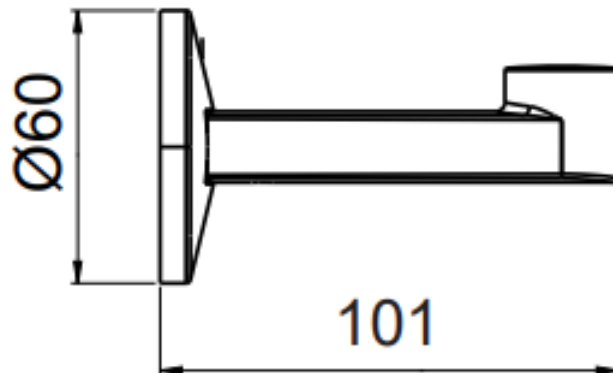

Brand : KOHLER  
Name : Components Robe Hook  
Item Code : K-78378T-CP

Designer :  
Color / Finish: Polished Chrome  
Dimensions : 101 mm length

Product info:  
• Robe hook

Flushing of pipe must be done before fittings are installed. Failure to do so voids the warranty.  
Follow cleaning instructions and avoid using any harmful chemicals.  
All information is for reference only. Installation shall always be based on the specs provided with actual delivered items.  
For more info, visit [www.sanitecph.com](http://www.sanitecph.com)