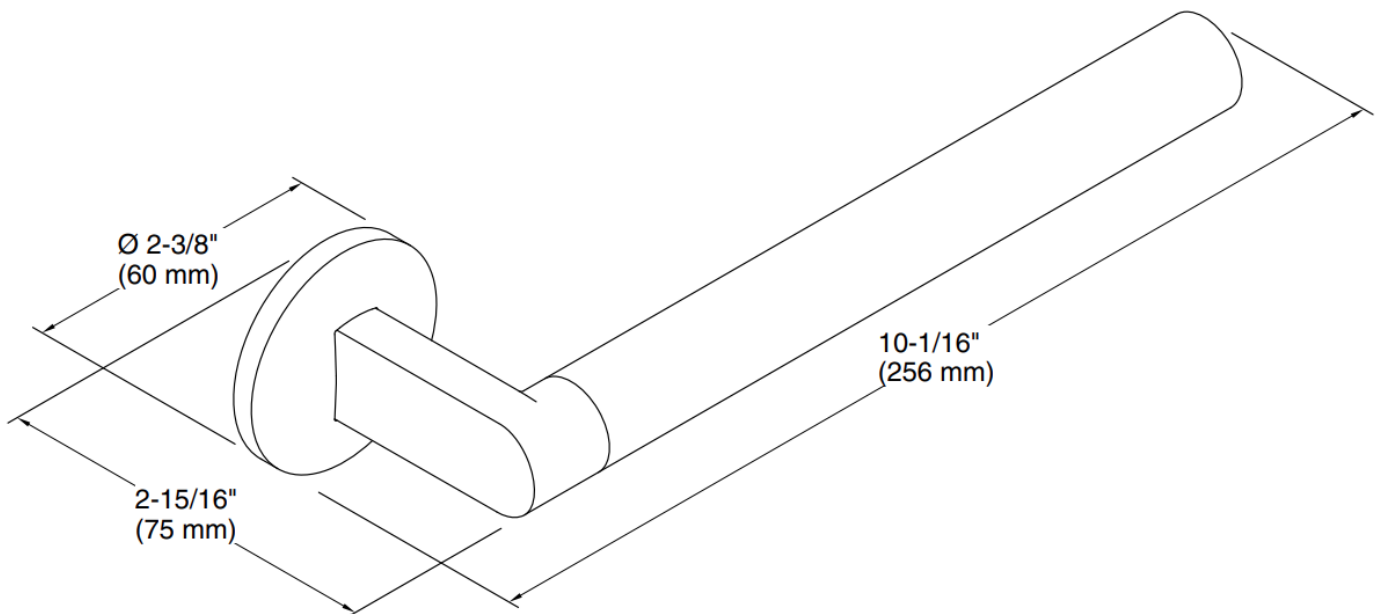

Brand : KOHLER  
Name : Components towel arm  
Item Code : K-78377T-CP

Designer :

Color / Finish: Polished Chrome  
Dimensions : 256 x 75 x 60 mm

Product info:

- Towel arm
- Open-ended design for easy access
- Coordinates with Components faucets, accessories, and showering components to complete your bathroom