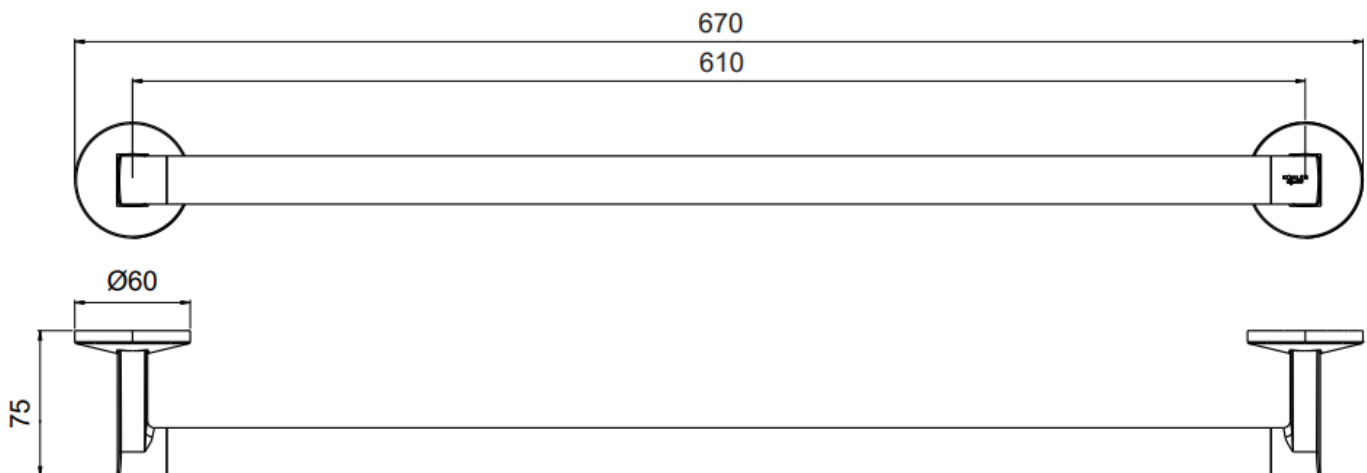

Brand : KOHLER  
Name : Components 24" Towel Bar  
Item Code : K-78373T-CP

Designer :  
Color / Finish: Polished Chrome  
Dimensions : 670 x 75 mm

Product info:  
• Towel Bar

Flushing of pipe must be done before fittings are installed. Failure to do so voids the warranty.