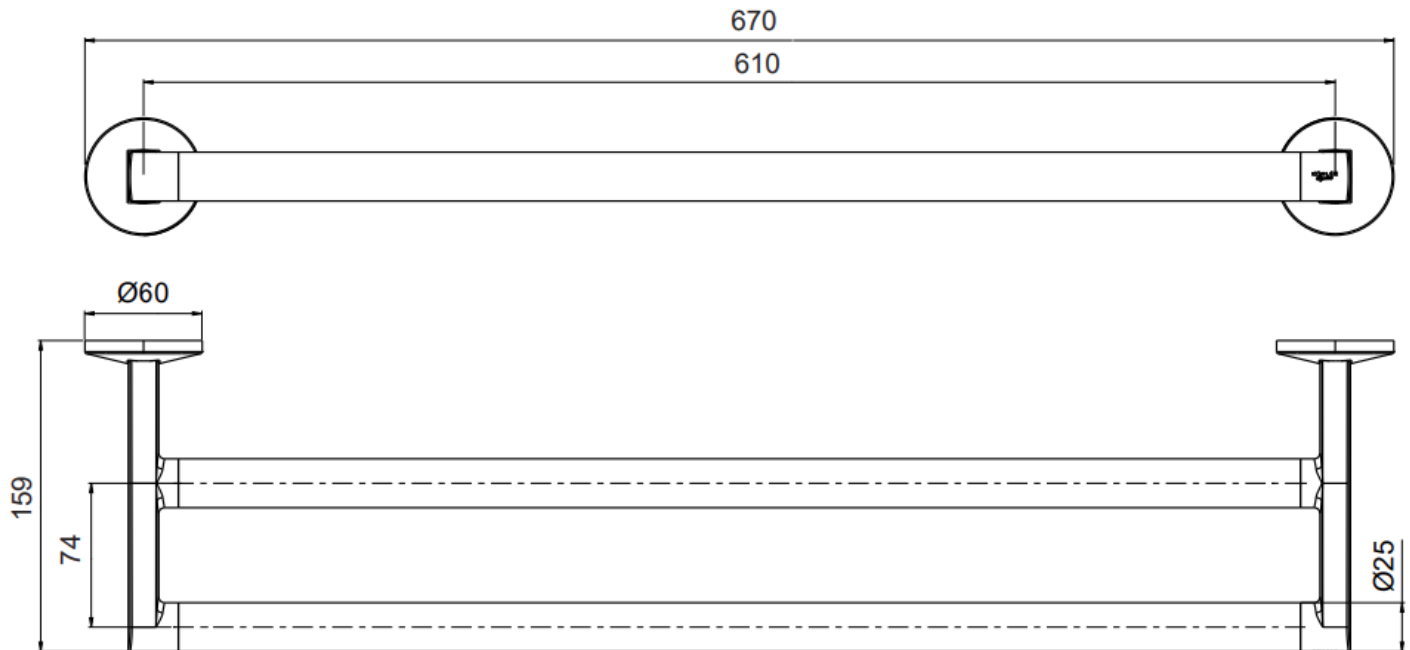

Brand : KOHLER  
Name : Components 24" Towel Bar  
Item Code : K-78373T-AF

Designer :  
Color / Finish: French Gold  
Dimensions : 670 x 159 mm

Product info:  
• Towel Bar

Flushing of pipe must be done before fittings are installed. Failure to do so voids the warranty.  
Follow cleaning instructions and avoid using any harmful chemicals.  
All information is for reference only. Installation shall always be based on the specs provided with actual delivered items.  
For more info, visit [www.sanitecph.com](http://www.sanitecph.com)