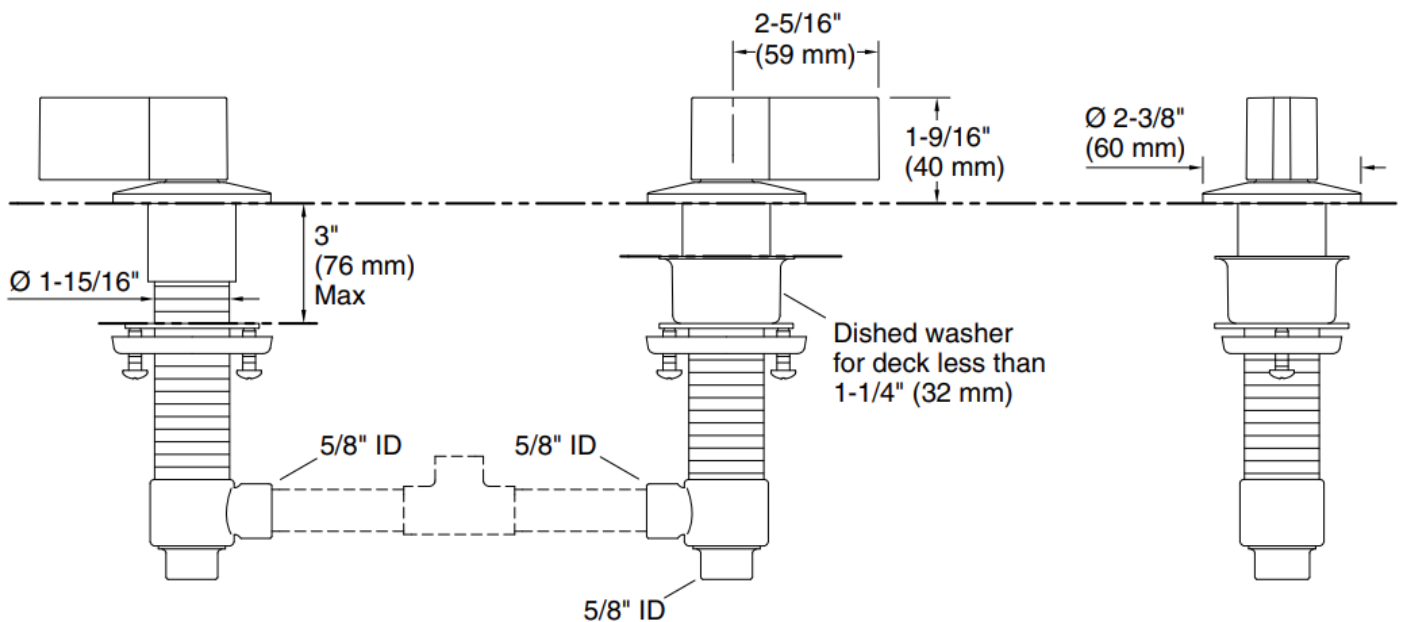

Brand : KOHLER
 Name : Component lever handle
 Item Code : K77990T-4-CP
 Designer :
 Color / Finish: Polished Chrome
 Dimensions : 40 x 59 x 60 mm

Product info:

- Lever Handle
- Premium Metal Construction
- Finishes resist corrosion and tarnishing