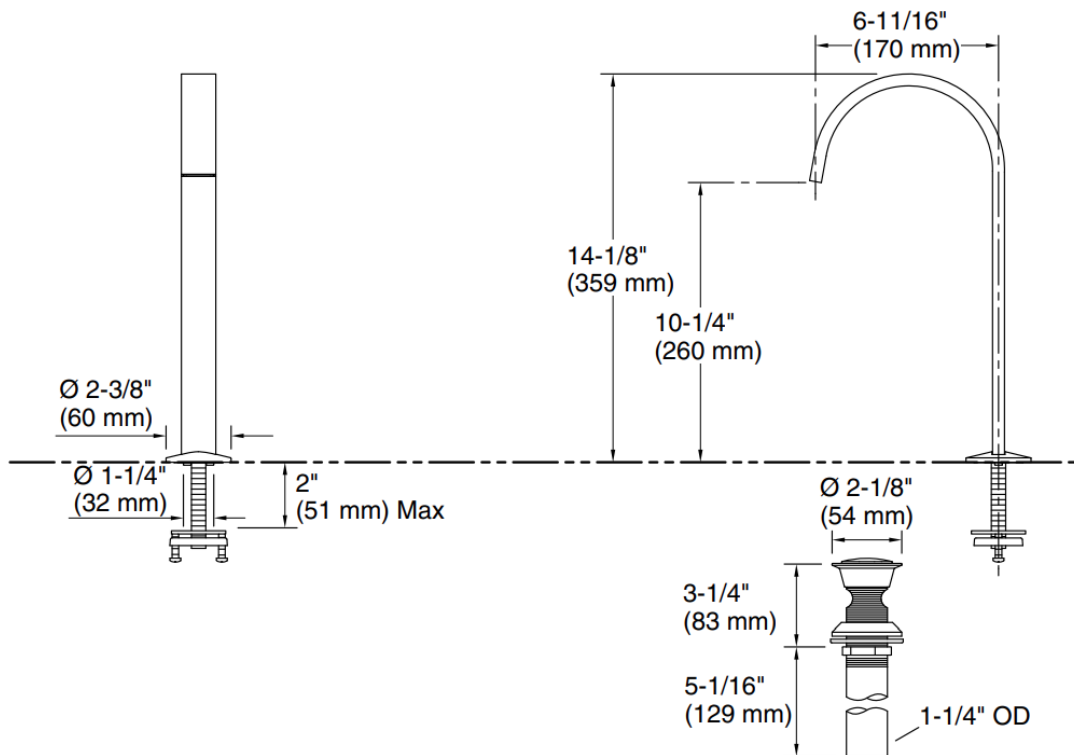

Brand : KOHLER
 Name : COMPONENTS Tall Lavatory Spout
 Item Code : K77966T-TT
 Designer :
 Color / Finish: Titanium
 Dimensions : 170 mm Spout Reach

Product info:

- Tall Lavatory spout
- Premium Metal Construction
- Finishes resist corrosion and tarnishing
- 1.2 gpm (4.5 lpm) maximum flow rate at 60 psi (4.14 bar).