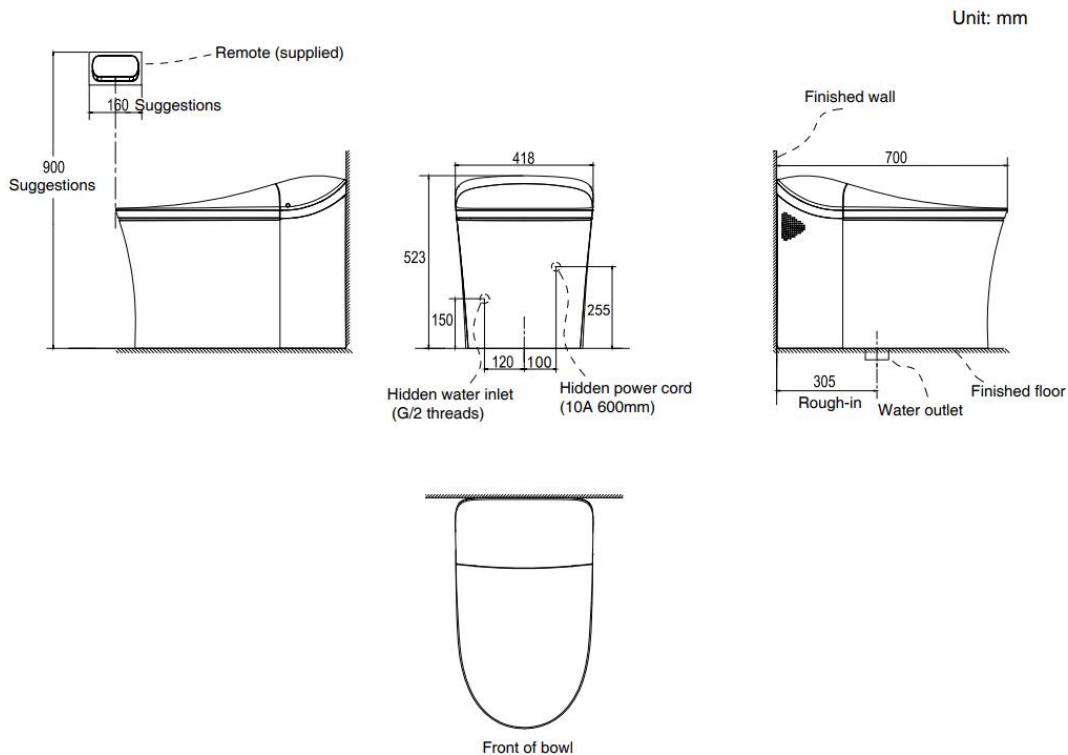

Brand : KOHLER
 Name : EIR floor mounted intelligent toilet
 Item Code : K77795MY-SG-0
 Designer :
 Color / Finish: Sunrise Gold
 Dimensions : 700 x 418 x 523 mm

Product info:

- Floor Mounted intelligent toilet
- floor discharge rough-in 305mm
- LCD remote Control
- Wax flange
- Supply valve
- wire and plug are owner supplied