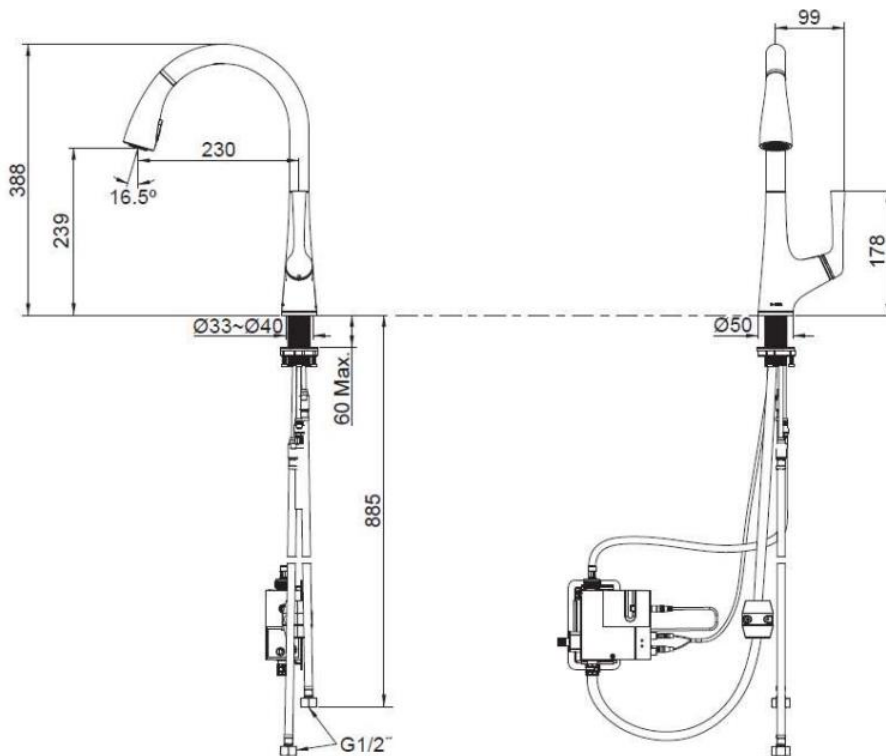

Brand : KOHLER
 Name : MALLECO TOUCHLESS sink faucet with pull down spray head
 Item Code : K77748K-4-BL
 Designer :
 Color / Finish: Matt Black
 Dimensions : 670 x 438 x 533 mm

Product info:

- Response® technology provides reliable touchless on/off operation through a state-of-the-art sensor that responds in milliseconds.
- Precision activation window helps prevent false activations.
- Powered by six AA batteries.
- Single-lever handle is simple to use and makes adjusting water temperature easy.