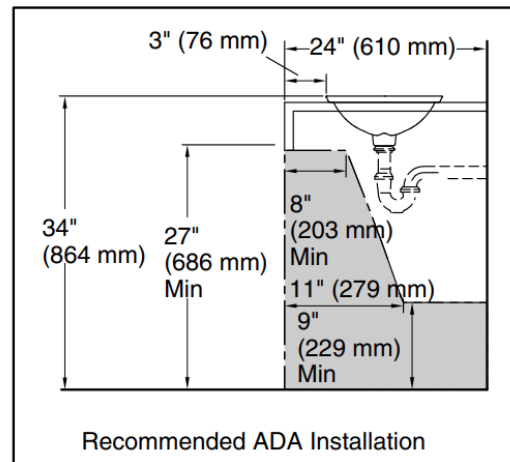

Brand : KOHLER
 Name : SHAGREEN CARRILON® RECTANGLE WADING POOL® vessel type lavatory
 Item Code : K77716-SSP
 Designer :
 Color / Finish: Oyster Pearl
 Dimensions : 536 x 370 mm

Product info:

- Vessel type lavatory
- Rectangular basin with subtle lift at edges
- Wading pool design accommodates a wide variety of faucets
- No faucet holes; requires wall- or counter-mount faucet