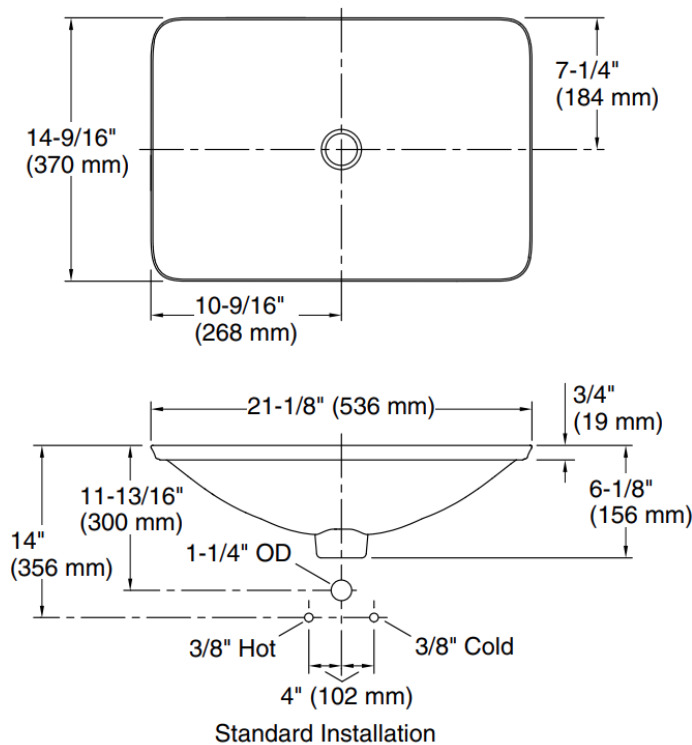

Brand : KOHLER
 Name : SHAGREEN CARRILON® RECTANGLE WADING POOL® vessel type lavatory
 Item Code : K77716-SSP
 Designer :
 Color / Finish: Oyster Pearl
 Dimensions : 536 x 370 mm

Product info:

- Vessel type lavatory
- Rectangular basin with subtle lift at edges
- Wading pool design accommodates a wide variety of faucets
- No faucet holes; requires wall- or counter-mount faucet