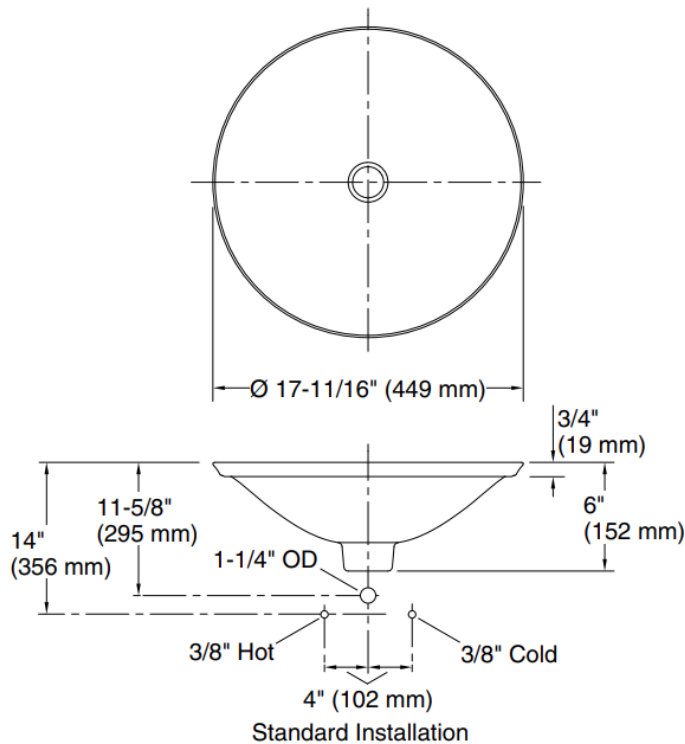

Brand : KOHLER
 Name : SHAGREEN CARILLON® ROUND WADING POOL® vessel type lavatory
 Item Code : K77714-SSP
 Designer :
 Color / Finish: Oyster Pearl
 Dimensions : Ø449mm

Product info:

- Vessel Type Lavatory
- Round basin with subtle lift at edges
- Wading pool design accommodates a wide variety of faucets
- No faucet holes, requires wall or counter –mount faucet