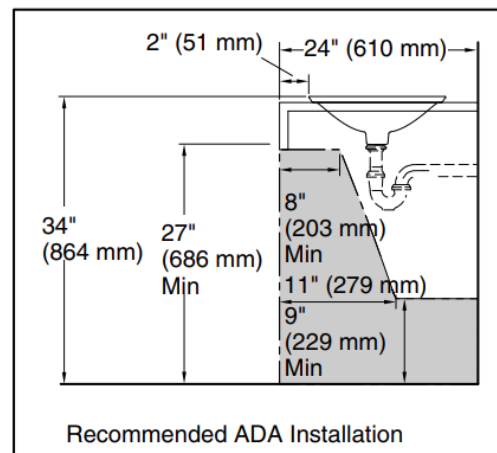

Brand : KOHLER
 Name : SHAGREEN CARILLON® ROUND WADING POOL® vessel type lavatory
 Item Code : K77714-SSP
 Designer :
 Color / Finish: Oyster Pearl
 Dimensions : Ø449mm

Product info:

- Vessel Type Lavatory
- Round basin with subtle lift at edges
- Wading pool design accommodates a wide variety of faucets
- No faucet holes, requires wall or counter –mount faucet