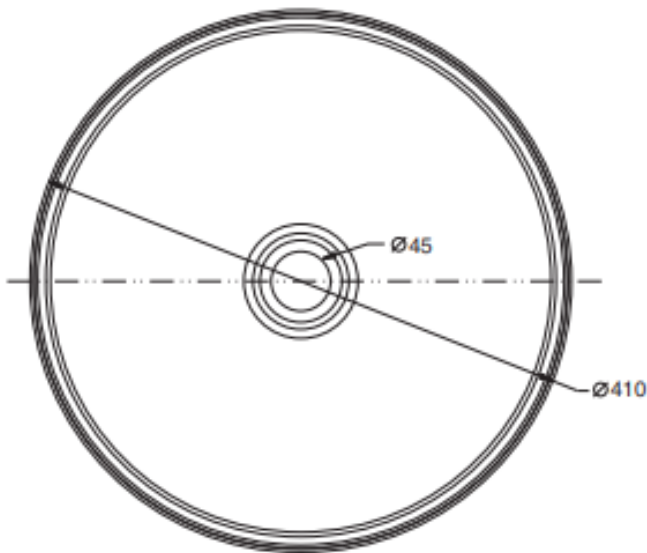

Brand : KOHLER
 Name : MICA Round edge vessel
 Item Code : K77675T-BCP-7
 Designer :
 Color / Finish: Glossy Black
 Dimensions : 410 x 410 mm

Product info:

- Round Edge vessel
- Supramic material, 6 mm thin edge structure
- An artistic piece, ease of cleaning
- Minimalist design pattern

	Length 长	Width 宽	Height 高	Depth 盆深
Outer 外尺寸	410	410	155	
Inner 内尺寸	399	399		108

Flushing of pipe must be done before fittings are installed. Failure to do so voids the warranty.

Follow cleaning instructions and avoid using any harmful chemicals.