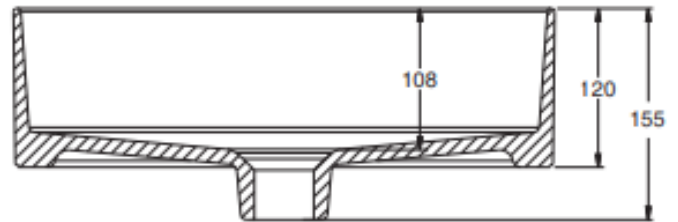

Brand : KOHLER
 Name : MICA Round edge vessel
 Item Code : K77675T-BCP-7
 Designer :
 Color / Finish: Glossy Black
 Dimensions : 410 x 410 mm

Product info:

- Round Edge vessel
- Supramic material, 6 mm thin edge structure
- An artistic piece, ease of cleaning
- Minimalist design pattern

	Length 长	Width 宽	Height 高	Depth 盆深
Outer 外尺寸	410	410	155	
Inner 内尺寸	399	399		108

Flushing of pipe must be done before fittings are installed. Failure to do so voids the warranty.

Follow cleaning instructions and avoid using any harmful chemicals.