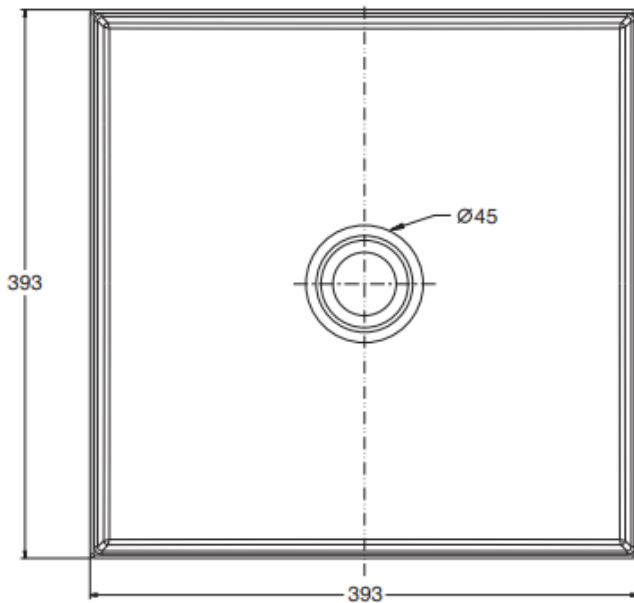

Brand : KOHLER
 Name : MICA GOLDEN vessel lavatory
 Item Code : K77674T-BCP-7
 Designer :
 Color / Finish: Glossy black
 Dimensions : 393 x 393 mm

Product info:

- Vessel Lavatory
- No faucet hole
- With overflow drain
- Artistic piece, ease of cleaning
- Minimalist design pattern
- Supramic material, 6mm thin edge structure

	Length 长	Width 宽	Height 高	Depth 盆深
Outer 外尺寸	393	393	158	
Inner 内尺寸	380	380		112

Flushing of pipe must be done before fittings are installed. Failure to do so voids the warranty.

Follow cleaning instructions and avoid using any harmful chemicals.