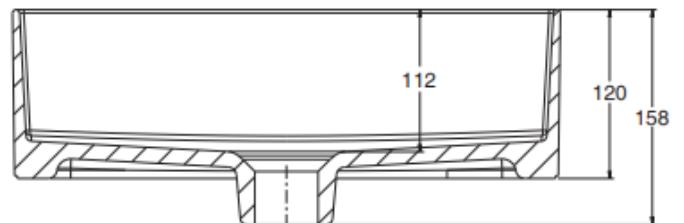

Brand : KOHLER
 Name : MICA GOLDEN vessel lavatory
 Item Code : K77674T-BCP-7
 Designer :
 Color / Finish: Glossy black
 Dimensions : 393 x 393 mm

Product info:

- Vessel Lavatory
- No faucet hole
- With overflow drain
- Artistic piece, ease of cleaning
- Minimalist design pattern
- Supramic material, 6mm thin edge structure

	Length 长	Width 宽	Height 高	Depth 盆深
Outer 外尺寸	393	393	158	
Inner 内尺寸	380	380		112

Flushing of pipe must be done before fittings are installed. Failure to do so voids the warranty.

Follow cleaning instructions and avoid using any harmful chemicals.