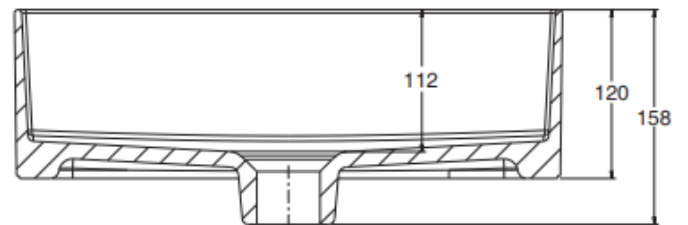

Brand : KOHLER  
 Name : MICA GOLDEN vessel lavatory  
 Item Code : K77674T-PD-0  
 Designer :  
 Color / Finish: Gold/White  
 Dimensions : 393 x 393 mm

**Product info:**

- Vessel Lavatory
- No faucet hole
- With overflow drain

	Length 长	Width 宽	Height 高	Depth 盆深
Outer 外尺寸	393	393	158	
Inner 内尺寸	380	380		112

Flushing of pipe must be done before fittings are installed. Failure to do so voids the warranty.  
 Follow cleaning instructions and avoid using any harmful chemicals.  
 All information is for reference only. Installation shall always be based on the specs provided with actual delivered items.  
 For more info, visit [www.sanitecph.com](http://www.sanitecph.com)