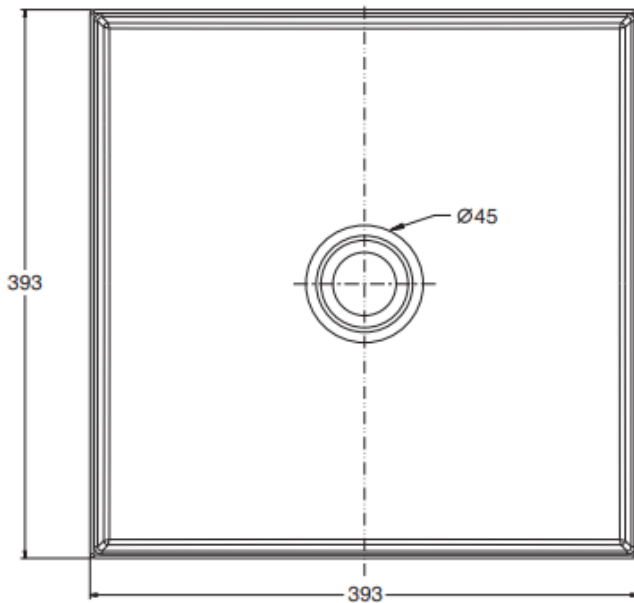

Brand : KOHLER  
 Name : MICA GOLDEN vessel lavatory  
 Item Code : K77674T-PD-0  
 Designer :  
 Color / Finish: Gold/White  
 Dimensions : 393 x 393 mm

**Product info:**

- Vessel Lavatory
- No faucet hole
- With overflow drain

	Length 长	Width 宽	Height 高	Depth 盆深
Outer 外尺寸	393	393	158	
Inner 内尺寸	380	380		112

Flushing of pipe must be done before fittings are installed. Failure to do so voids the warranty.  
 Follow cleaning instructions and avoid using any harmful chemicals.  
 All information is for reference only. Installation shall always be based on the specs provided with actual delivered items.  
 For more info, visit [www.sanitecph.com](http://www.sanitecph.com)