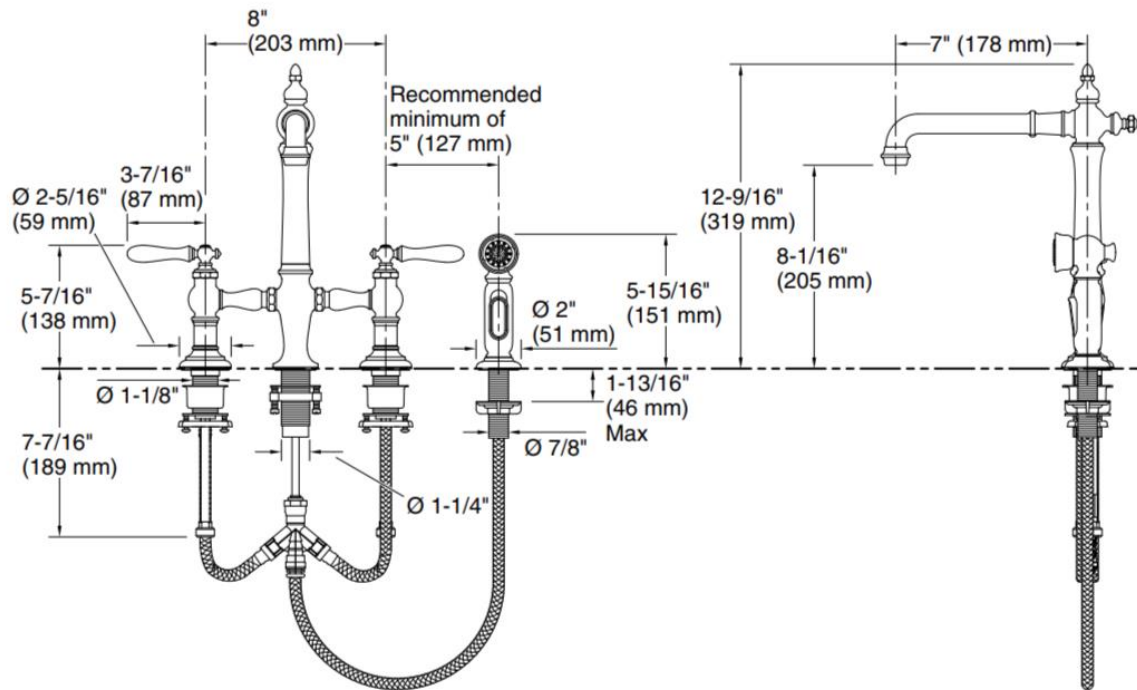

Brand : KOHLER
 Name : ARTIFACTS sink faucet 2-hole bridged with side spray
 Item Code : K76520-4-SN
 Designer :
 Color / Finish: Vibrant Polished Nickel
 Dimensions : (See data drawing below for dimensions)

Product info:

- Two-hole bridge bar sink faucet with side sprayer
- Two lever handles offer separate control of hot and cold water
- 1.5 gpm (5.7 lpm) maximum flow rate at 60 psi (4.14 bar)
- Premium metal construction for durability and reliability
- KOHLER® finishes resist corrosion and tarnishing