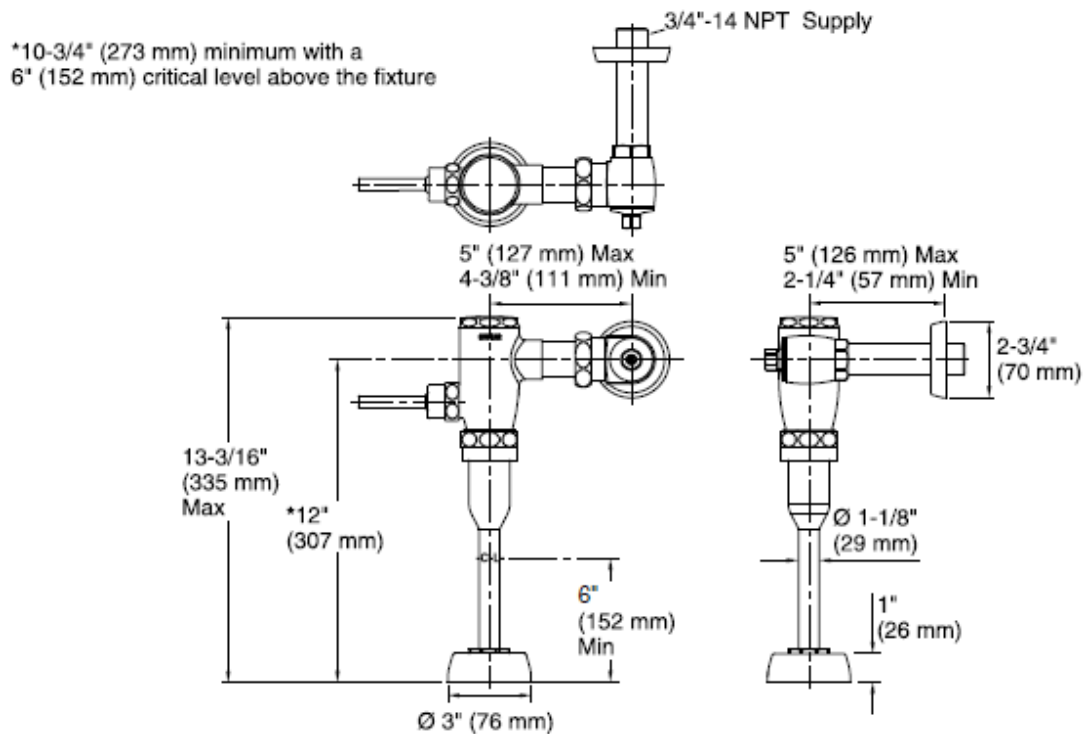

Brand : KOHLER
 Name : Primme Urinal flush valve Prime
 Item Code : K76317-CP
 Designer :
 Color / Finish: Polished Chrome
 Dimensions : 335 mm height

Product info:
 • Urinal flush valve prime

Flushing of pipe must be done before fittings are installed. Failure to do so voids the warranty.
 Follow cleaning instructions and avoid using any harmful chemicals.
 All information is for reference only. Installation shall always be based on the specs provided with actual delivered items.
 For more info, visit www.sanitecph.com