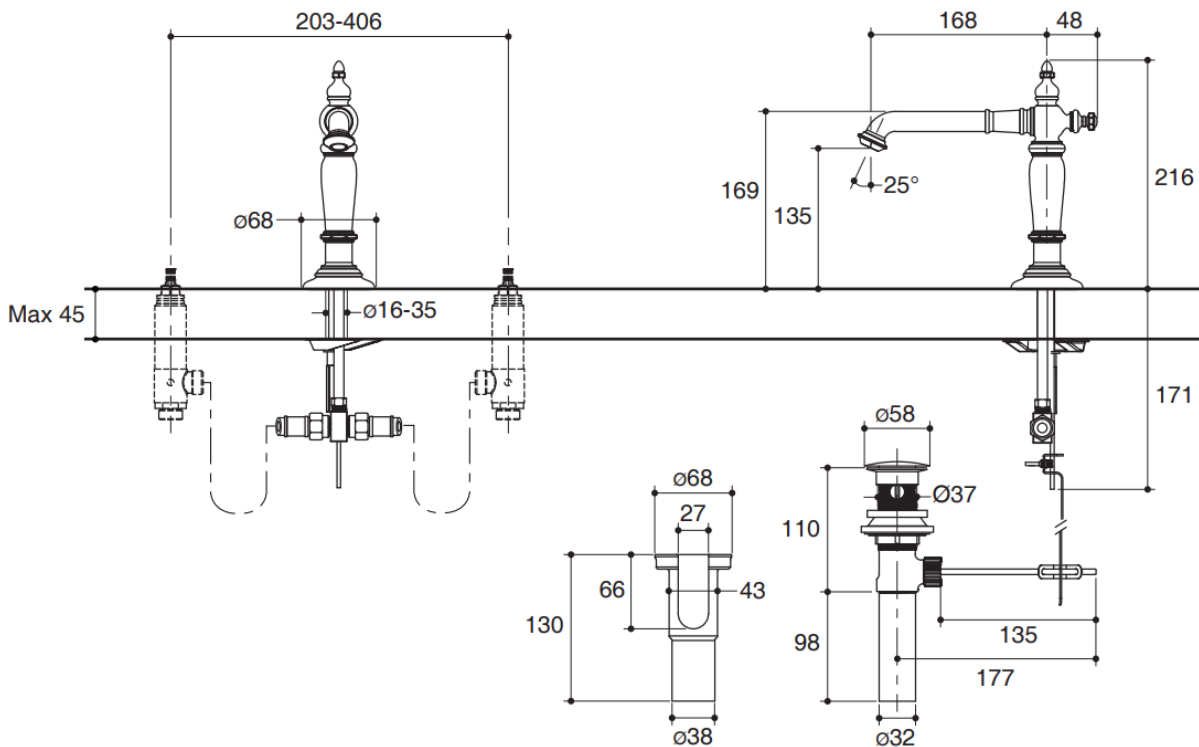

Brand : KOHLER
 Name : Artifacts Column Spout with Lever Handles
 Item Code : K-76033T-4-RDG
 Designer :
 Color / Finish: Rose Gold
 Dimensions : 168 mm spout reach

Product info:

- Column Spout
- With Lever handles
- Brass construction
- Laminar flow aerator for clean aesthetic and reduced splash
- finishes resist corrosion and tarnishing
- Includes pop-up drain