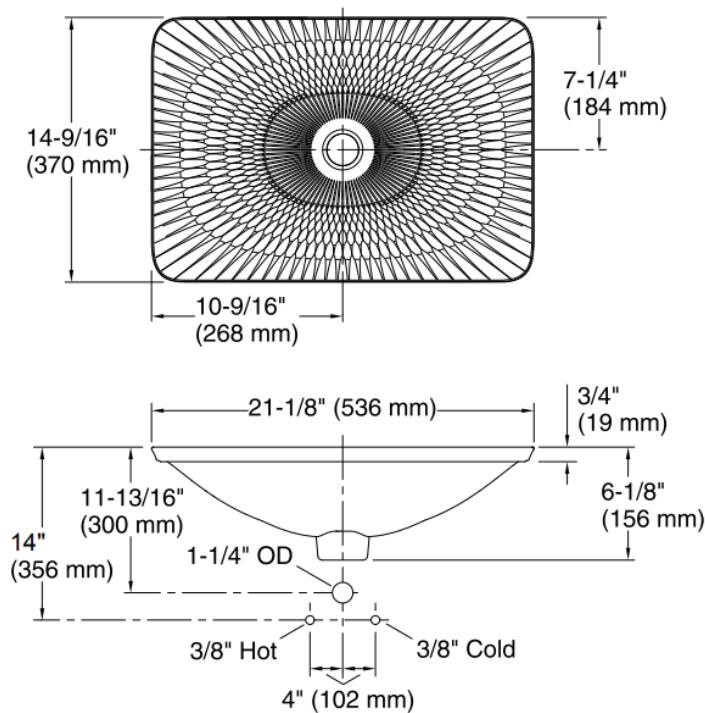

Brand : KOHLER
 Name : DERRING CARRILON® RECTANGLE WADING POOL Vessel Type Lavatory
 Item Code : K17916-RL-RB3
 Designer :
 Color / Finish: Blustone Rutile
 Dimensions : 536 x 370 mm

Product info:

- Vessel Lavatory
- No faucet holes; requires wall- or counter-mount faucet
- Vitreous China
- No faucet hole
- With overflow drain

For more info, visit www.sanitecph.com

Brand : KOHLER
 Name : SARTORIAL HERRINGBONE CARRILON RECTANGLE WADING POOL® vessel type lavatory
 Item Code : K75749-HD2-7
 Designer :
 Color / Finish: Black
 Dimensions : 536 x 370 mm

Product info:

- Vessel Type Lavatory
- Decorated with a textural Herringbone design on Black background
- Rectangular basin with subtle lift at edges
- Wading pool design accommodates a wide variety of faucets
- No faucet holes; requires wall- or counter-mount faucet
- Without overflow
- Vitreous china