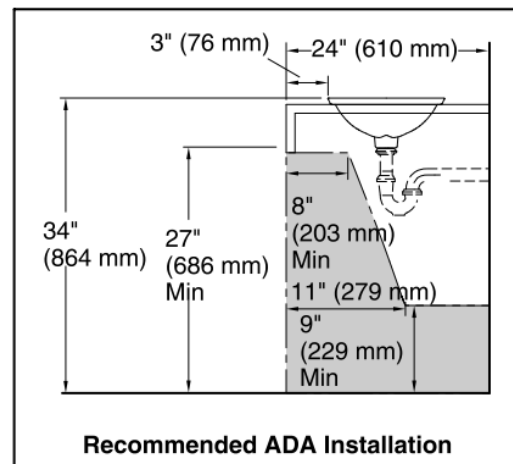

Brand : KOHLER
 Name : DERRING CARRILON® RECTANGLE WADING POOL Vessel Type Lavatory
 Item Code : K17916-RL-RB3
 Designer :
 Color / Finish: Blustone Rutile
 Dimensions : 536 x 370 mm

Product info:

- Vessel Lavatory
- No faucet holes; requires wall- or counter-mount faucet
- Vitreous China
- No faucet hole
- With overflow drain

For more info, visit www.sanitecph.com

Brand : KOHLER
 Name : SARTORIAL HERRINGBONE CARRILON RECTANGLE WADING POOL® vessel type lavatory
 Item Code : K75749-HD2-7
 Designer :
 Color / Finish: Black
 Dimensions : 536 x 370 mm

Product info:

- Vessel Type Lavatory
- Decorated with a textural Herringbone design on Black background
- Rectangular basin with subtle lift at edges
- Wading pool design accommodates a wide variety of faucets
- No faucet holes; requires wall- or counter-mount faucet
- Without overflow
- Vitreous china