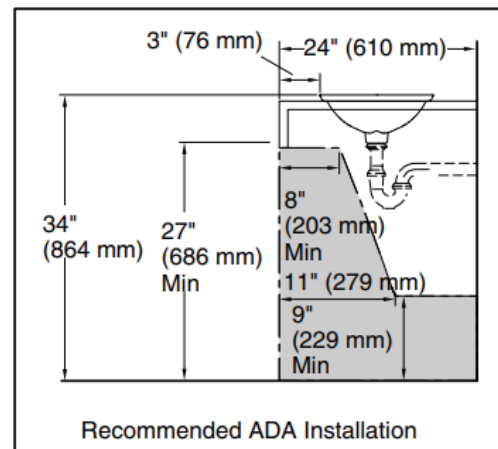

Brand : KOHLER
 Name : DERRING CARRILON® RECTANGLE WADING POOL Vessel Type Lavatory
 Item Code : K17916-RL-RB3
 Designer :
 Color / Finish: Blustone Rutile
 Dimensions : 536 x 370 mm

Product info:

- Vessel Lavatory
- No faucet holes; requires wall- or counter-mount faucet
- Vitreous China
- No faucet hole
- With overflow drain

For more info, visit www.sanitecph.com

Brand : KOHLER
 Name : SARTORIAL HERRINGBONE CARRILON RECTANGLE WADING POOL® vessel type lavatory
 Item Code : K75749-HD2-7
 Designer :
 Color / Finish: Black
 Dimensions : 536 x 370 mm

Product info:

- Vessel Type Lavatory
- Decorated with a textural Herringbone design on Black background
- Rectangular basin with subtle lift at edges
- Wading pool design accommodates a wide variety of faucets
- No faucet holes; requires wall- or counter-mount faucet
- Without overflow
- Vitreous china