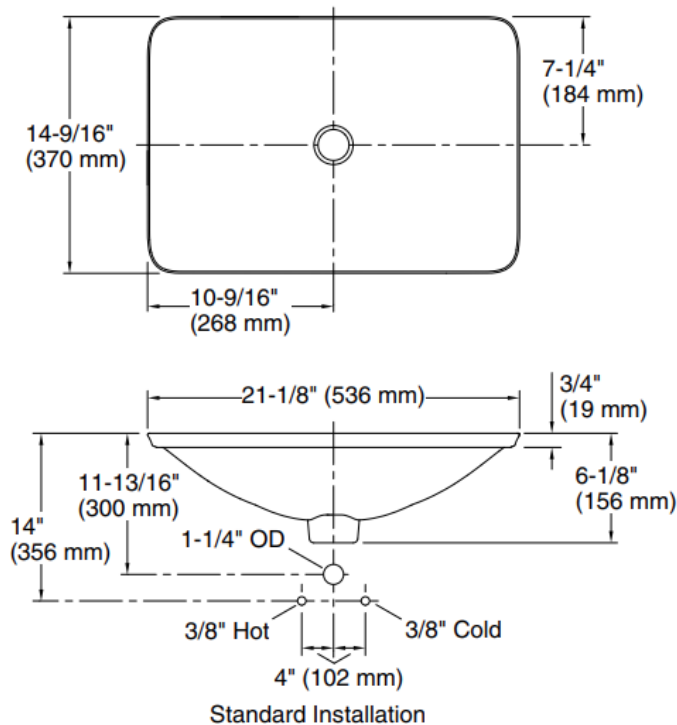

Brand : KOHLER
 Name : DERRING CARRILON® RECTANGLE WADING POOL Vessel Type Lavatory
 Item Code : K17916-RL-RB3
 Designer :
 Color / Finish: Blustone Rutile
 Dimensions : 536 x 370 mm

Product info:

- Vessel Lavatory
- No faucet holes; requires wall- or counter-mount faucet
- Vitreous China
- No faucet hole
- With overflow drain

For more info, visit www.sanitecph.com

Brand : KOHLER
 Name : SARTORIAL HERRINGBONE CARRILON RECTANGLE WADING POOL® vessel type lavatory
 Item Code : K75749-HD2-7
 Designer :
 Color / Finish: Black
 Dimensions : 536 x 370 mm

Product info:

- Vessel Type Lavatory
- Decorated with a textural Herringbone design on Black background
- Rectangular basin with subtle lift at edges
- Wading pool design accommodates a wide variety of faucets
- No faucet holes; requires wall- or counter-mount faucet
- Without overflow
- Vitreous china