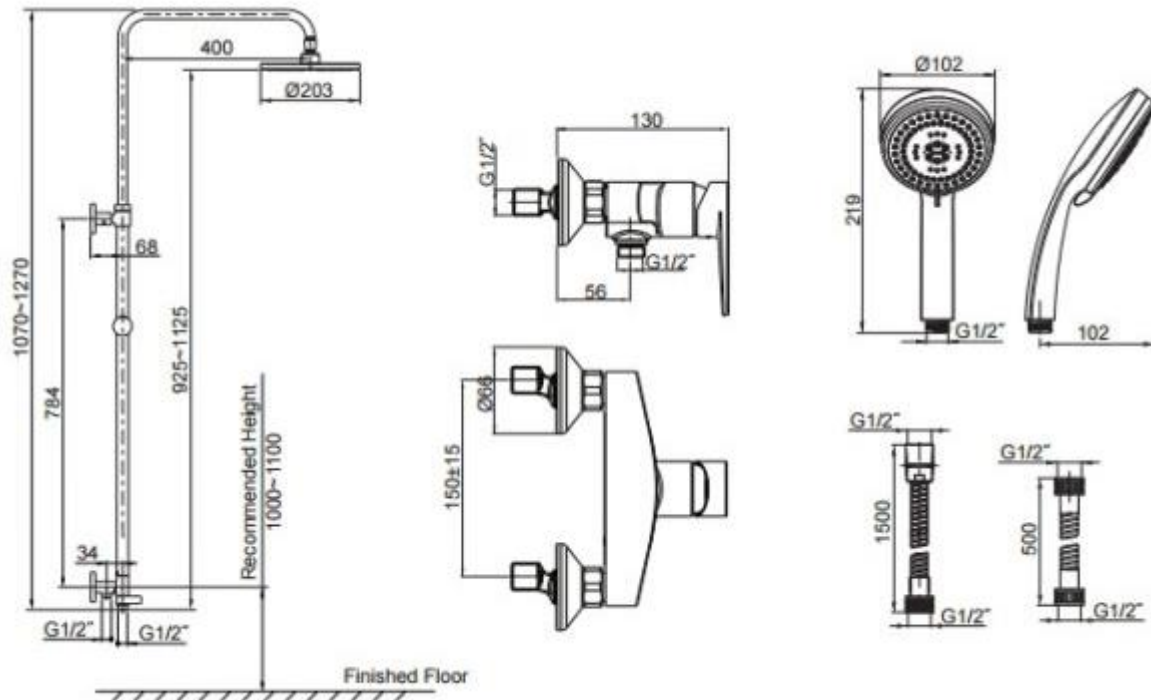

Brand : KOHLER
 Name : TAUT Wall Mount Shower Supply Column
 Item Code : K-73194T-ZZ-CP
 Designer :
 Color / Finish: Chrome
 Dimensions : 1.5M hose length

Product info:

- Wall Mount
- Shower supply column
- Versatile modern design with unique shape complements a variety of décors
- finishes resist corrosion and tarnishing, exceeding industry durability standards