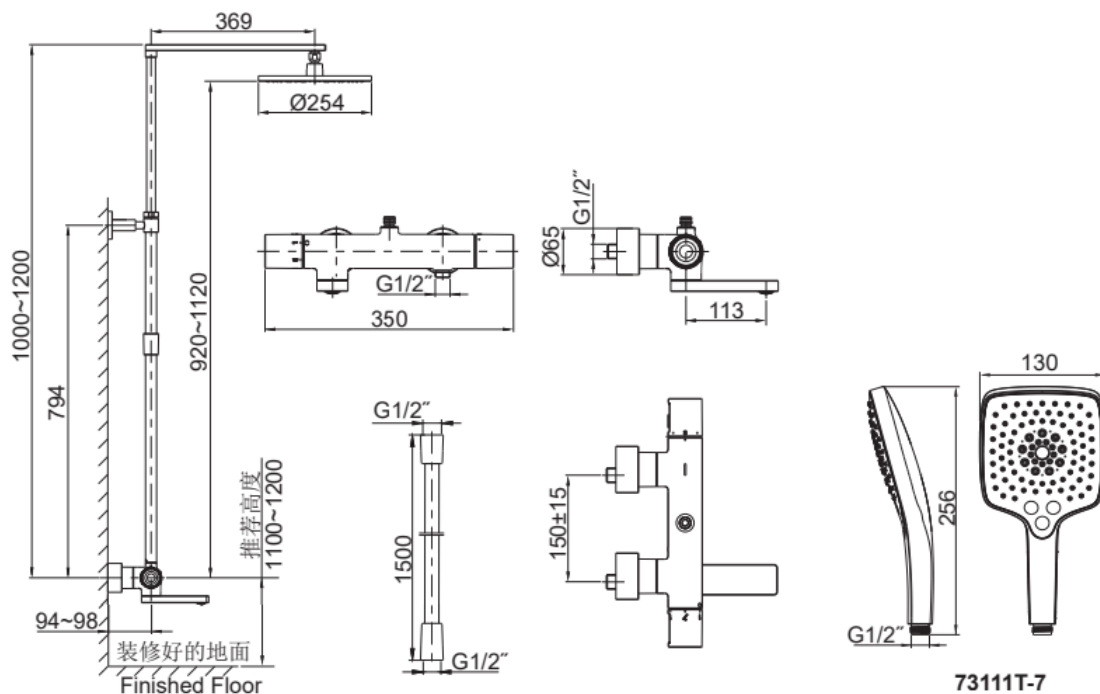

Brand : KOHLER
 Name : Composed Direct Connection
 Thermostatic Brass construction
 shower pipe
 Item Code : K-73111T-7-AF
 Designer :
 Color / Finish: French Gold
 Dimensions : (See data drawing below for
 dimensions)

Product info:

- Direct connection
- Thermostatic brass construction shower pipe
- 10" Katalyst Air+ Rainhead
- Thermostatic mixing valve provides precise temperature control and anti-scald protection

Flushing of pipe must be done before fittings are installed. Failure to do so voids the warranty.