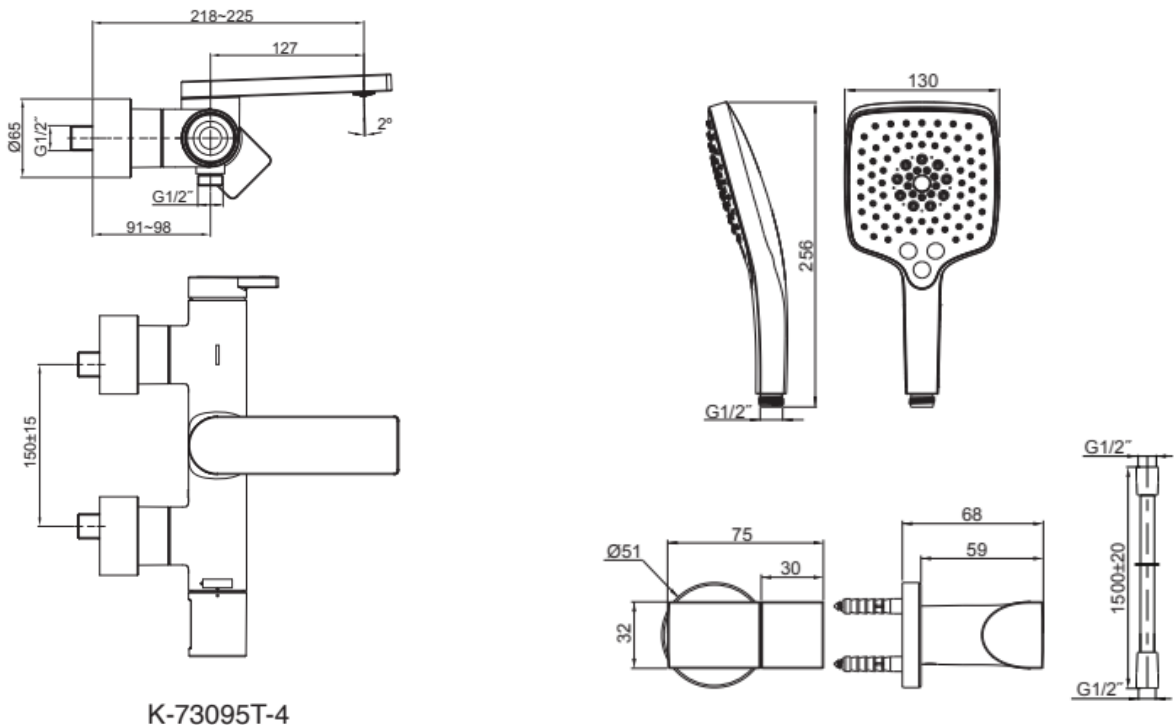

Brand : KOHLER
 Name : Components Exposed WM Bath/
 Shower Faucet
 Item Code : K-73095T-4-AF
 Designer :
 Color / Finish: French Gold
 Dimensions : 221-228 mm Reach

Product info:

- Exposed WM Bath
- Shower Faucet
- Brass construction
- Spout reach 127 mm
- Finishes resist corrosion and tarnishing
- Directionally adjustable, laminar-flow aerator
- Adjustable inlet fittings with 15mm tolerance
- Includes Rain Duet push button, 3 function hand shower