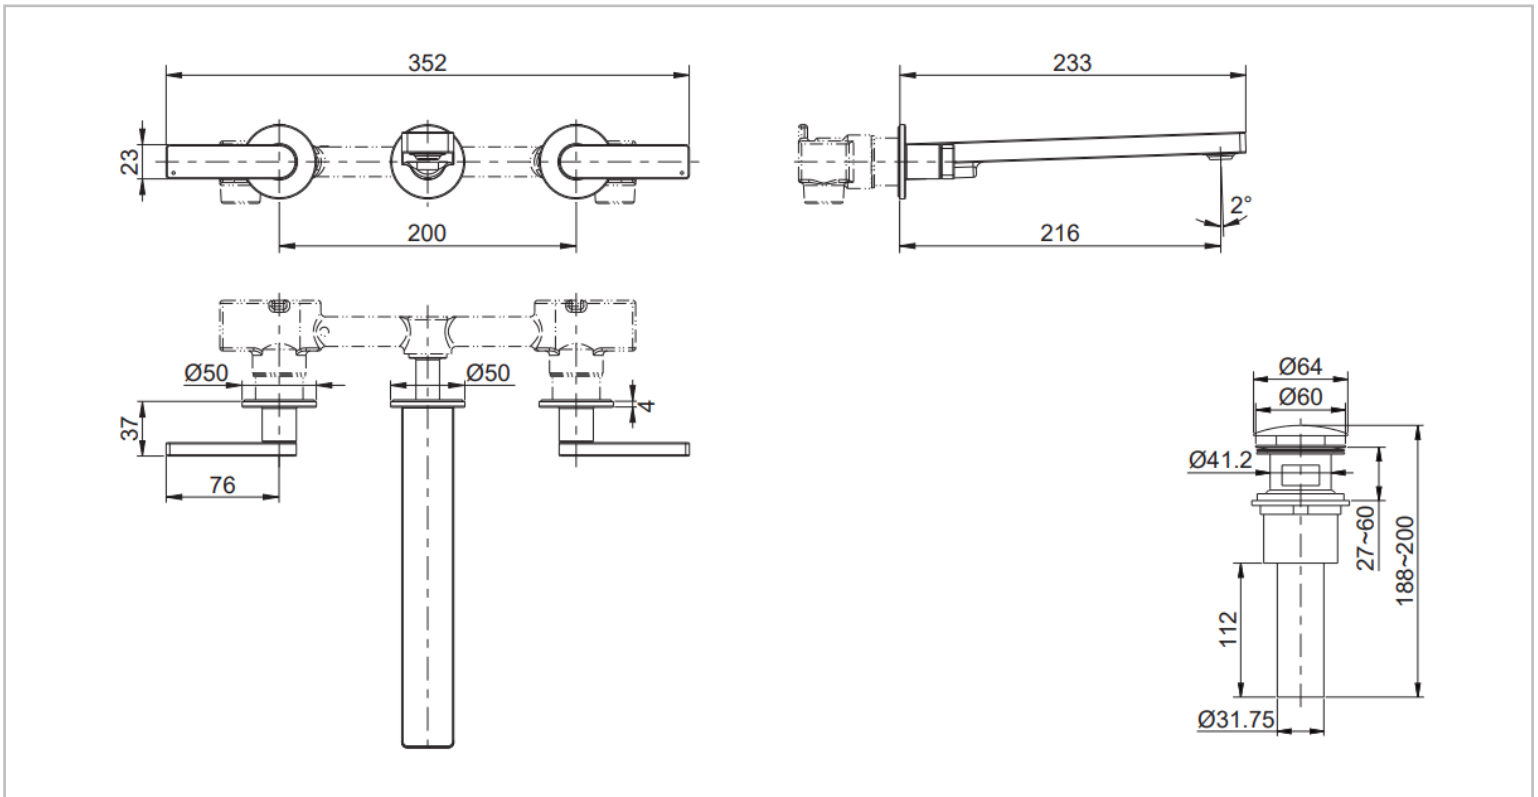

Brand : KOHLER
 Name : COMPOSED Wall Mounted Basin Faucet
 Item Code : K73067T-B4-RGD
 Designer :
 Color / Finish: Rose Gold
 Dimensions : (See data drawing below for dimensions)

Product info:

- 2 handles Wall mount
- Lavatory Faucet without valve
- Premium metal construction
- Finishes resist corrosion and tarnishing