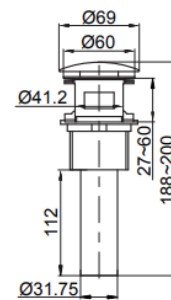

Brand : KOHLER
 Name : COMPOSED Two handle wall mount lavatory faucet –cross handle
 Item Code : K73067T-B3-TT
 Designer :
 Color / Finish: Titanium
 Dimensions : 216 mm Spout reach

Product info:

- 2 handle wall mount lavatory faucet
- Cross handle
- Brass construction
- finishes resist corrosion and tarnishing
- Includes click drain