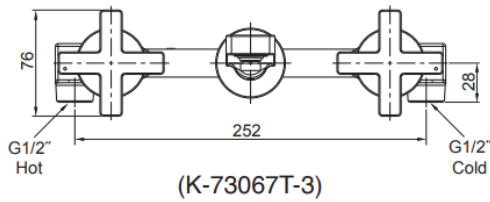

Brand : KOHLER
 Name : COMPOSED Two handle wall mount lavatory faucet –cross handle
 Item Code : K73067T-B3-TT
 Designer :
 Color / Finish: Titanium
 Dimensions : 216 mm Spout reach

Product info:

- 2 handle wall mount lavatory faucet
- Cross handle
- Brass construction
- finishes resist corrosion and tarnishing
- Includes click drain