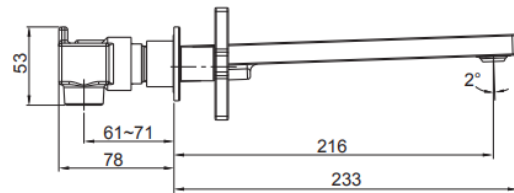

Brand : KOHLER
 Name : COMPOSED Two handle wall mount lavatory faucet –cross handle
 Item Code : K73067T-B3-TT
 Designer :
 Color / Finish: Titanium
 Dimensions : 216 mm Spout reach

Product info:

- 2 handle wall mount lavatory faucet
- Cross handle
- Brass construction
- finishes resist corrosion and tarnishing
- Includes click drain