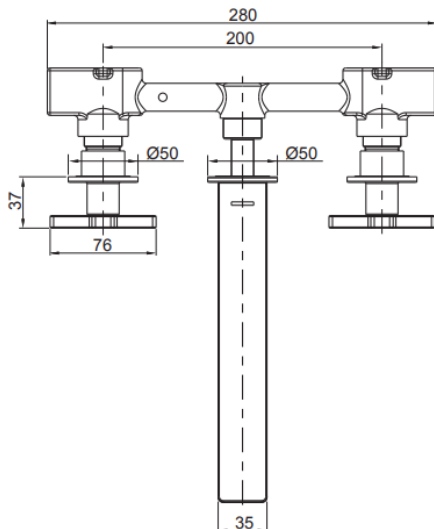

Brand : KOHLER
 Name : COMPOSED Two handle wall mount lavatory faucet –cross handle
 Item Code : K73067T-B3-TT
 Designer :
 Color / Finish: Titanium
 Dimensions : 216 mm Spout reach

Product info:

- 2 handle wall mount lavatory faucet
- Cross handle
- Brass construction
- finishes resist corrosion and tarnishing
- Includes click drain