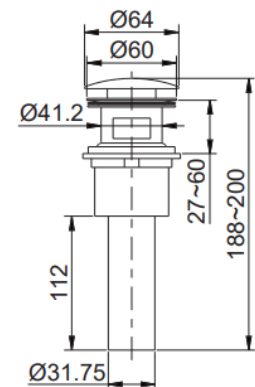

Brand : KOHLER  
 Name : COMPOSED Wall Mounted Basin  
 Faucet  
 Item Code : K73067T-4-TT  
 Designer :  
 Color / Finish: Titanium  
 Dimensions : (See data drawing below for  
 dimensions)

**Product info:**

- 2 handles Wall mount
- Lavatory Faucet without valve
- Premium metal construction
- Finishes resist corrosion and tarnishing

Flushing of pipe must be done before fittings are installed. Failure to do so voids the warranty.  
 Follow cleaning instructions and avoid using any harmful chemicals.  
 All information is for reference only. Installation shall always be based on the specs provided with actual delivered items.  
 For more info, visit [www.sanitecph.com](http://www.sanitecph.com)