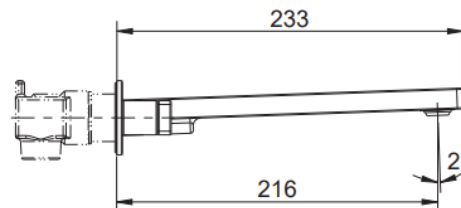

Flushing of pipe must be done before fittings are installed. Failure to do so voids the warranty.
Follow cleaning instructions and avoid using any harmful chemicals.
All information is for reference only. Installation shall always be based on the specs provided with actual delivered items.
For more info, visit www.sanitecph.com