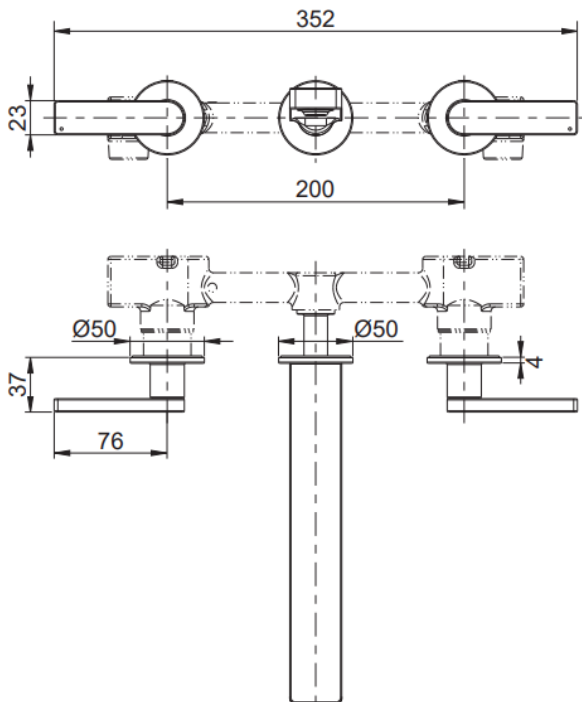

Brand : KOHLER  
 Name : COMPOSED Wall Mounted Basin  
 Faucet  
 Item Code : K73067T-4-TT  
 Designer :  
 Color / Finish: Titanium  
 Dimensions : (See data drawing below for  
 dimensions)

**Product info:**

- 2 handles Wall mount
- Lavatory Faucet without valve
- Premium metal construction
- Finishes resist corrosion and tarnishing

Flushing of pipe must be done before fittings are installed. Failure to do so voids the warranty.  
 Follow cleaning instructions and avoid using any harmful chemicals.  
 All information is for reference only. Installation shall always be based on the specs provided with actual delivered items.  
 For more info, visit [www.sanitecph.com](http://www.sanitecph.com)