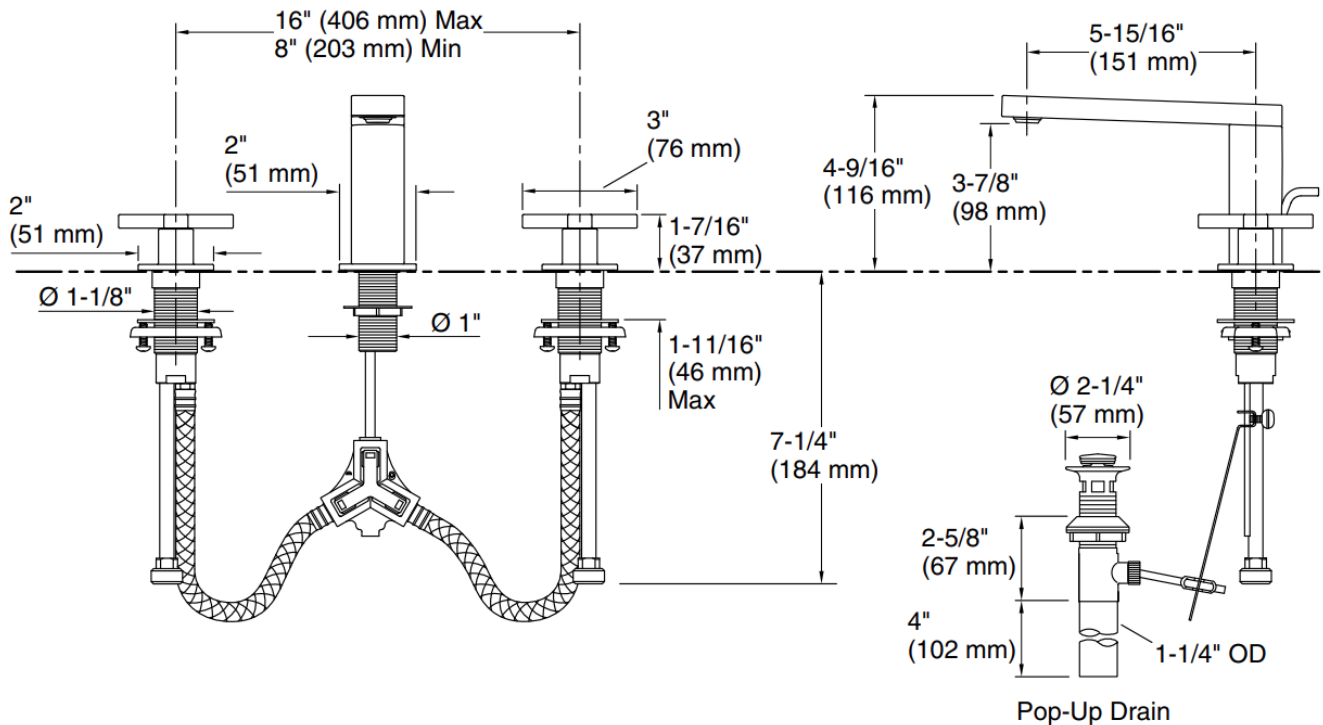

Brand : KOHLER  
 Name : Composed Widespread Lav Faucet  
 Cross Handle with pop drain.  
 Item Code : K-73060T-3-AF  
 Designer :  
 Color / Finish: French Gold  
 Dimensions : 98 mm spout reach  
 151 mm spout reach

**Product info:**

- Widespread Lav Faucet
- With pop drain 1-1/4" (32mm) tailpiece
- Two cross handles allow for both volume and temperature control
- 1.2 gpm (4.5 lpm) maximum flow rate at 60 psi (4.14 bar)