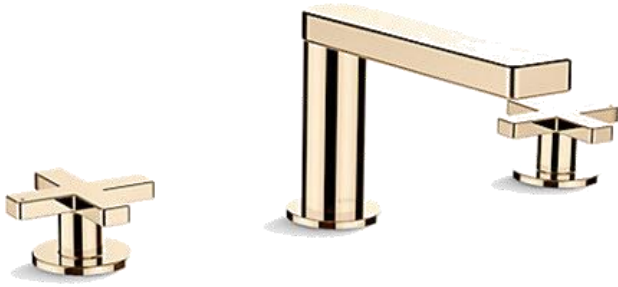

Brand : KOHLER  
 Name : Composed Widespread Lav Faucet  
 Cross Handle with pop drain.  
 Item Code : K-73060T-3-AF  
 Designer :  
 Color / Finish: French Gold  
 Dimensions : 98 mm spout reach  
 151 mm spout reach

**Product info:**

- Widespread Lav Faucet
- With pop drain 1-1/4" (32mm) tailpiece
- Two cross handles allow for both volume and temperature control
- 1.2 gpm (4.5 lpm) maximum flow rate at 60 psi (4.14 bar)