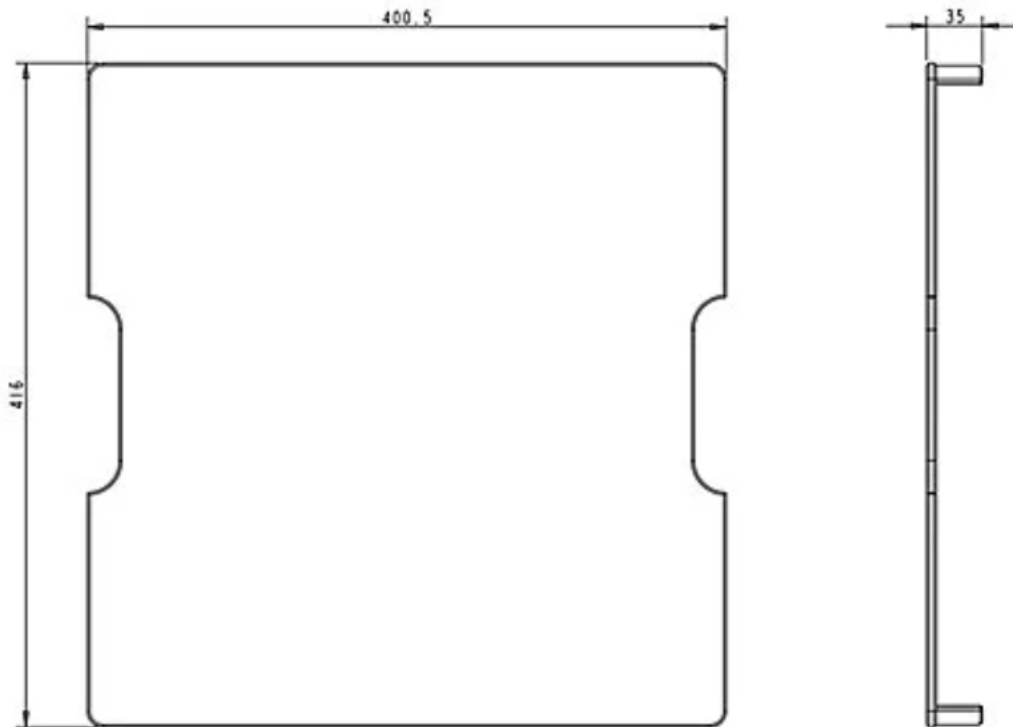

Brand : KOHLER
Name : Moraine Cutting Board
Item Code : K-72909T-NA
Designer :
Color / Finish: Wood
Dimensions : 425 x 410 x 45 mm

Product info:
• Cutting Board

Flushing of pipe must be done before fittings are installed. Failure to do so voids the warranty.
Follow cleaning instructions and avoid using any harmful chemicals.
All information is for reference only. Installation shall always be based on the specs provided with actual delivered items.
For more info, visit www.sanitecph.com