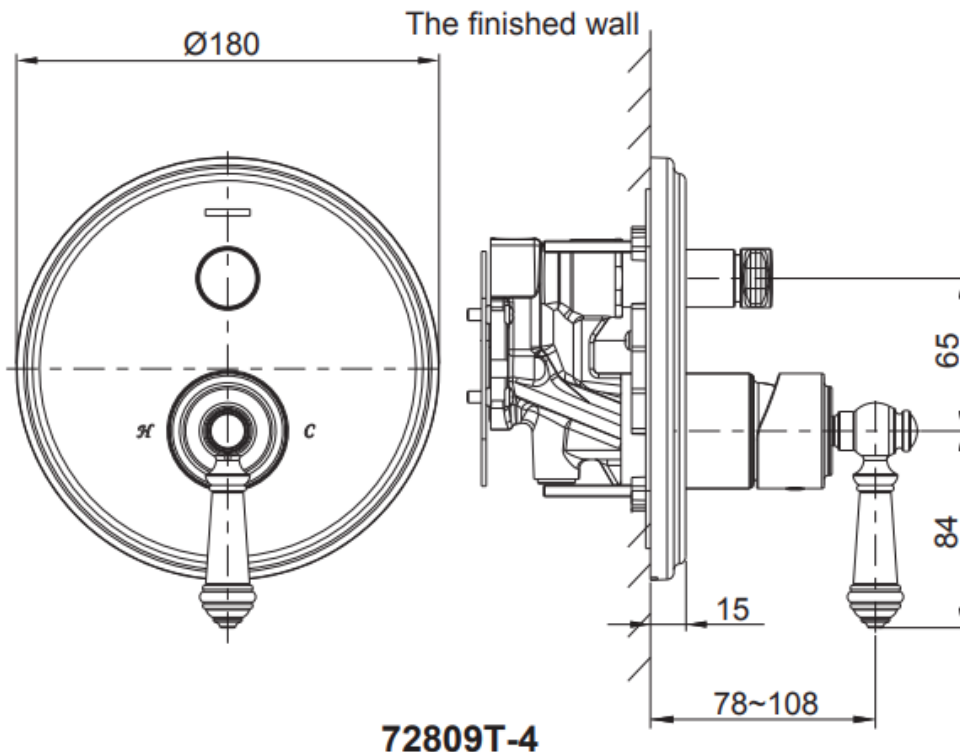

Flushing of pipe must be done before fittings are installed. Failure to do so voids the warranty.

Follow cleaning instructions and avoid using any harmful chemicals.

All information is for reference only. Installation shall always be based on the specs provided with actual delivered items.

For more info, visit www.sanitecph.com