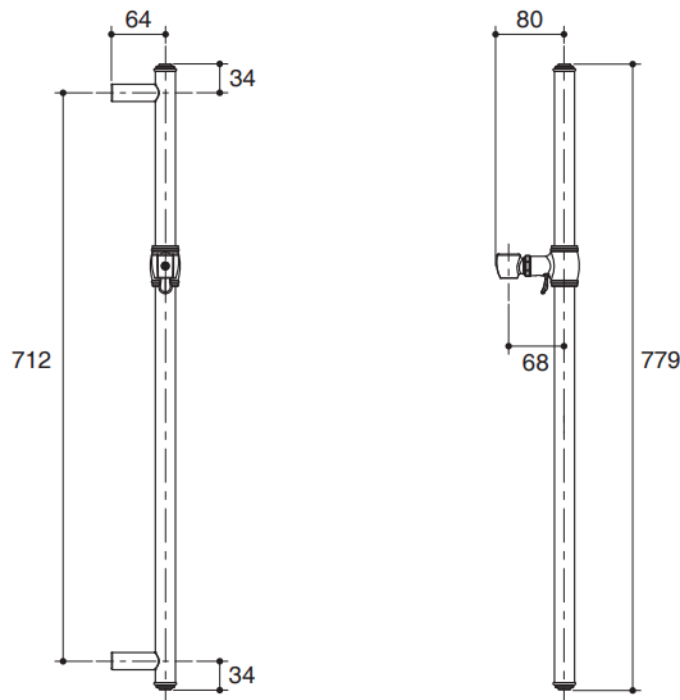

Brand : KOHLER
Name : Artifacts 30" Shower Slide bar
Item Code : K-72798T-CP

Designer :

Color / Finish: Polished Chrome
Dimensions : 779 x 80 x 64-34 mm

Product info:

- Shower Slide bar
- Brass construction
- Solid metal construction (trim)
- Metal mounting hardware assures a secure installation
- Finishes resist corrosion and tarnishing, exceeding industry durability standards over two times