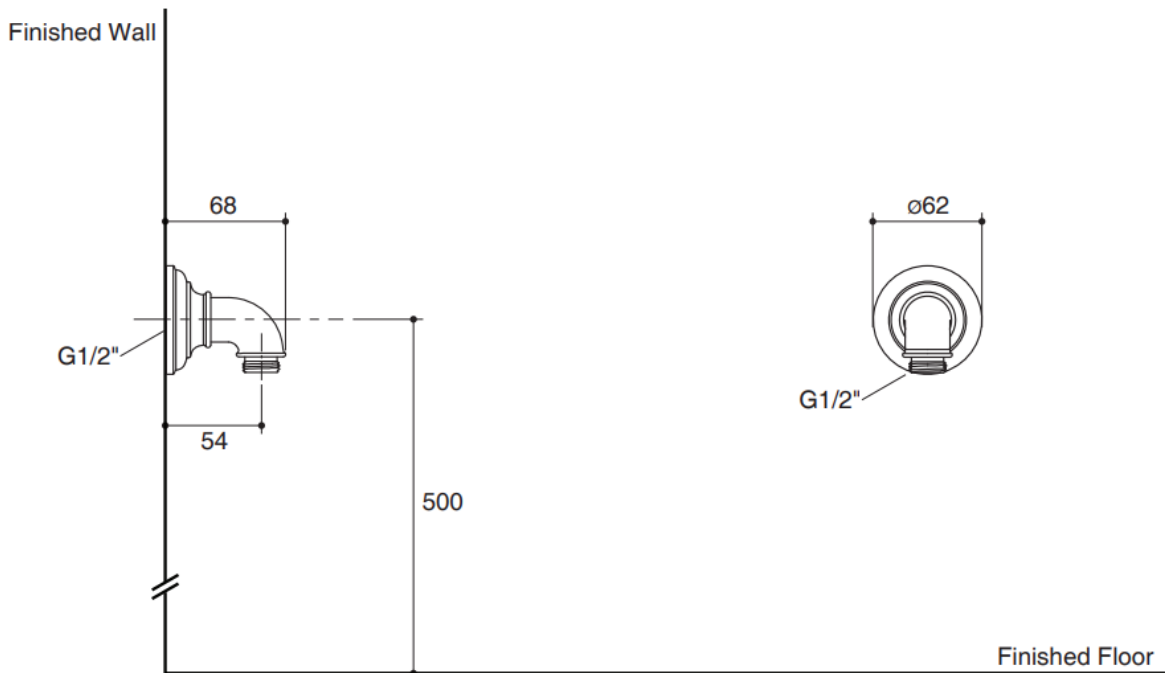

Brand : KOHLER
Name : Artifacts Wall Mount Supply Elbow
Item Code : K-72796T-CP

Designer :

Color / Finish: Polished Chrome
Dimensions : Ø62 x 54 x 500 mm

Product info:

- Wall Mount supply elbow
- Finishes resist corrosion and tarnishing, exceeding industry durability standards over two times
- Flow rates are approximate. (1 gallon = 3.785 liters, 1 bar = 14.5 psi)