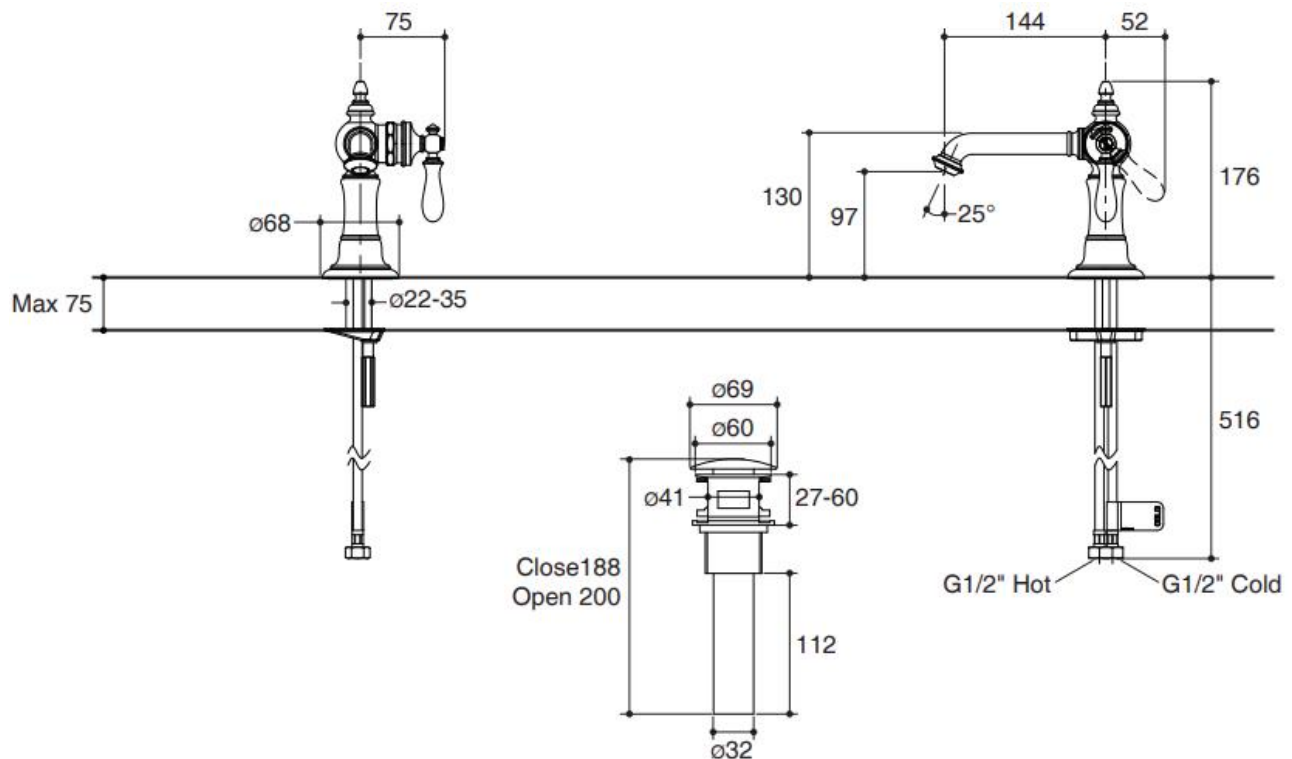

Brand : KOHLER  
 Name : Artifacts Single Handle Faucet Swing lever handle  
 Item Code : K-72762T-9M-CP  
 Designer :  
 Color / Finish: Polished chrome  
 Dimensions : 144 mm Spout Reach

**Product info:**

- Single Handle Faucet
- Swing Lever Handle
- Brass Construction
- Flexible G1/2" supply hoses for easy installation
- Finishes resist corrosion and tarnishing

Flushing of pipe must be done before fittings are installed. Failure to do so voids the warranty.