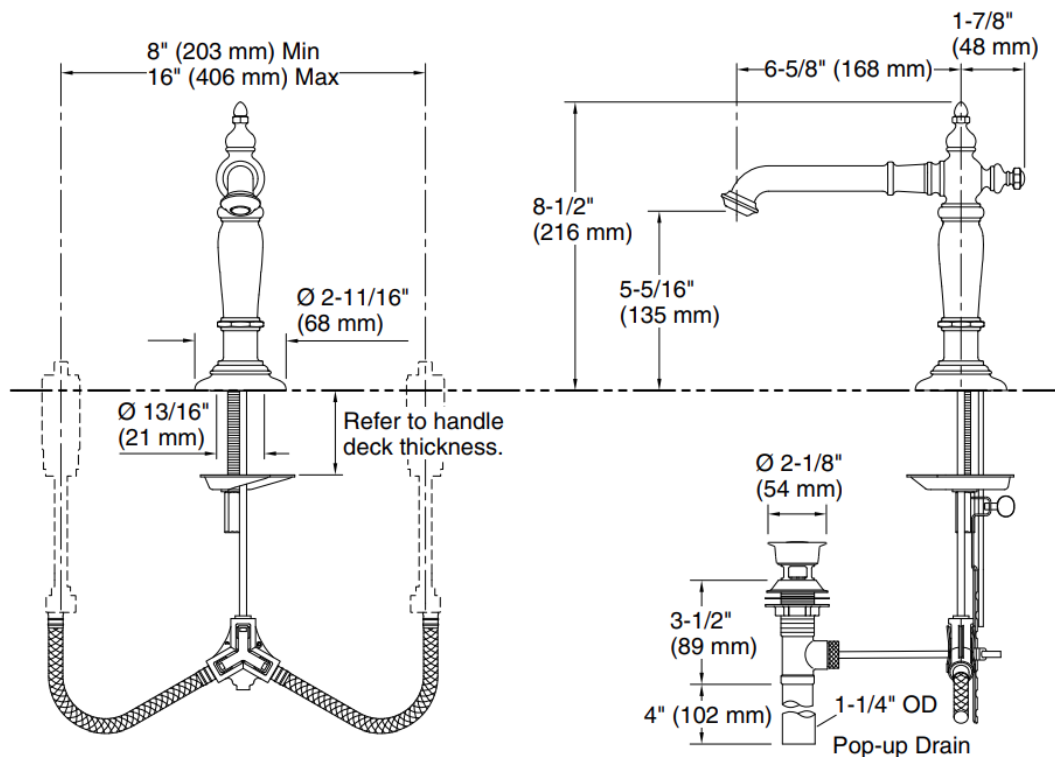

Brand : KOHLER  
 Name : Artifacts Widespread Column Spout  
 Item Code : K-72760T-CP  
 Designer :  
 Color / Finish: Polished chrome  
 Dimensions : 168 mm Spout Reach

**Product info:**

- Artifacts Widespread Column Spout
- Metal pop-up drain with tailpiece
- Includes stationary spout with aerator and pop-up drain with 1¼" tailpiece
- 1.2 gpm (4.5 lpm) maximum flow rate
- Finishes resist corrosion and tarnishing