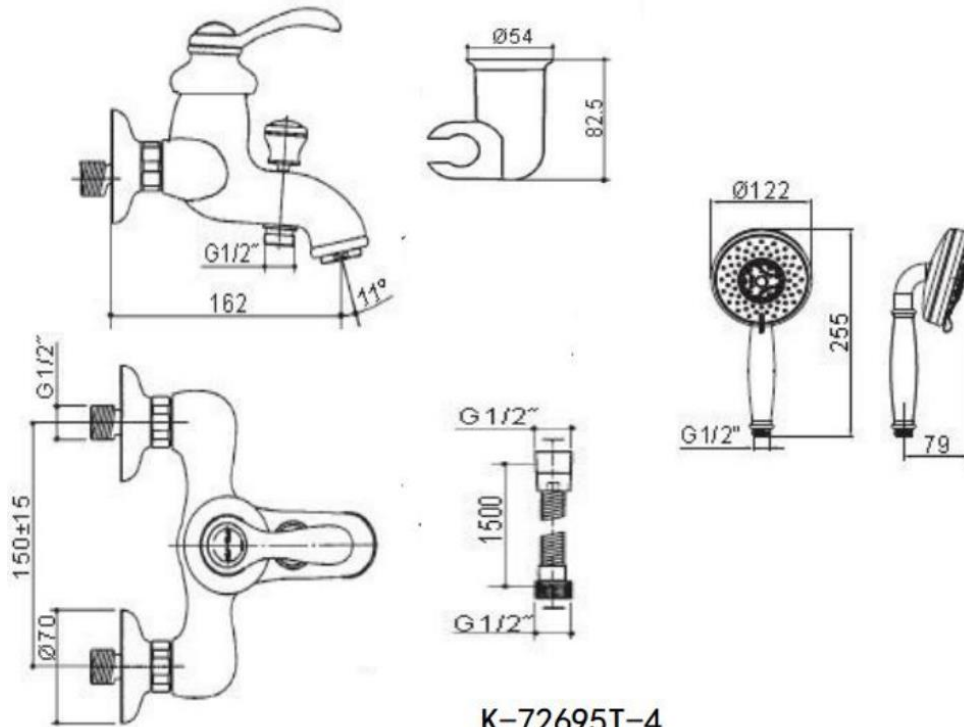

Brand : KOHLER
 Name : Fairfax Exposed bath/shower mixer with hand shower
 Item Code : K-72695T-B4-BV
 Designer :
 Color / Finish: Brushed Bronze
 Dimensions : 162 mm Reach

Product info:

- Exposed Bath/Shower mixer
- With Hand Shower
- Includes: Spout, Valve aerator, handles, diverter, escutcheon, flexible hose, bracket, connector
- Rain Duet multi-function performance hand shower