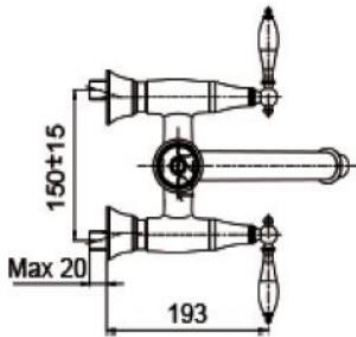

Brand : KOHLER  
 Name : Finial Exposed WM Bath and Shower  
 Item Code : K-72654T-4M-R2B

Designer :

Color / Finish: Oil Rubbed Bronze and Mixed Rose gold

Dimensions : 277 mm reach

**Product info:**

- Wall-mount Bath
- Shower Faucet
- Traditional Lever
- Finishes resist corrosion and tarnishing

Handspray  
手持花洒

Finished Wall  
装修好的墙面  
(仅用于“CP”表面)

(仅用于除“CP”以外表面)

**K-72654T**

Flushing of pipe must be done before fittings are installed. Failure to do so voids the warranty.

Follow cleaning instructions and avoid using any harmful chemicals.