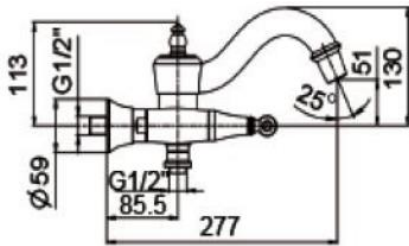

Brand : KOHLER  
 Name : Finial Exposed WM Bath and Shower  
 Item Code : K-72654T-4M-R2B

Designer :

Color / Finish: Oil Rubbed Bronze and Mixed Rose gold

Dimensions : 277 mm reach

**Product info:**

- Wall-mount Bath
- Shower Faucet
- Traditional Lever
- Finishes resist corrosion and tarnishing

Handspray  
手持花洒

Finished Wall  
装修好的墙面  
(仅用于“CP”表面)

(仅用于除“CP”以外表面)

**K-72654T**

Flushing of pipe must be done before fittings are installed. Failure to do so voids the warranty.

Follow cleaning instructions and avoid using any harmful chemicals.