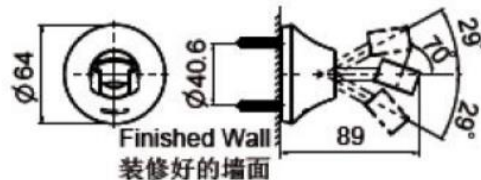

Brand : KOHLER  
 Name : Finial Exposed WM Bath and Shower  
 Item Code : K-72654T-4M-R2B

Designer :

Color / Finish: Oil Rubbed Bronze and Mixed Rose gold

Dimensions : 277 mm reach

**Product info:**

- Wall-mount Bath
- Shower Faucet
- Traditional Lever
- Finishes resist corrosion and tarnishing

Handspray  
手持花洒

Finished Wall  
装修好的墙面  
(仅用于“CP”表面)

(仅用于除“CP”以外表面)

**K-72654T**

Flushing of pipe must be done before fittings are installed. Failure to do so voids the warranty.

Follow cleaning instructions and avoid using any harmful chemicals.