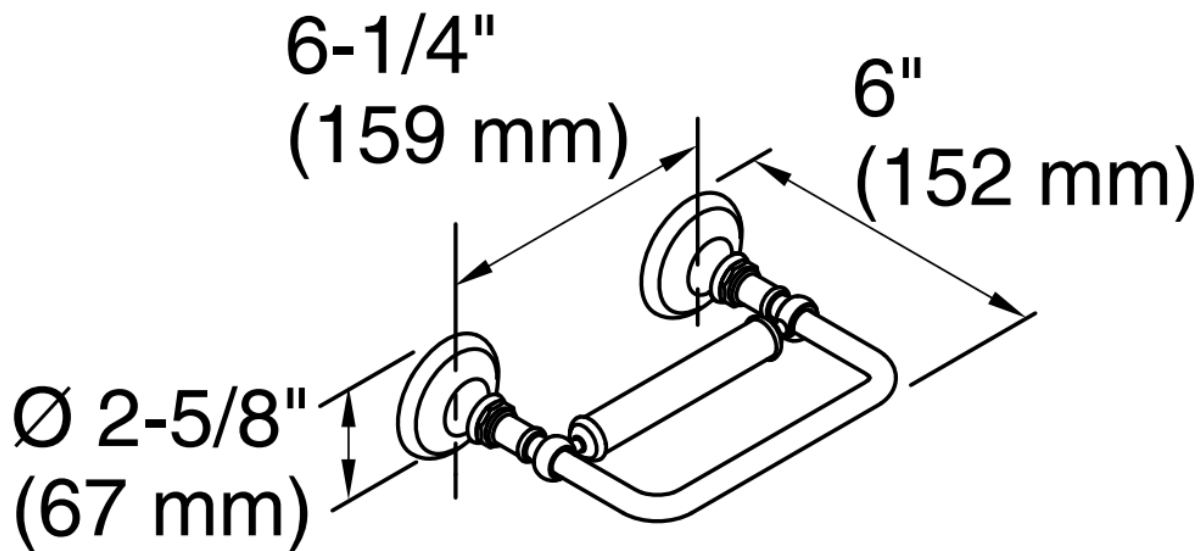

Brand : KOHLER  
Name : Occasion Double Cover toilet holder w/ tray  
Item Code : K-72573T-RGD  
Designer :  
Color / Finish: Rose Gold  
Dimensions : 159 x 67 x 152 mm

Product info:

- Double cover toilet holder
- With tray