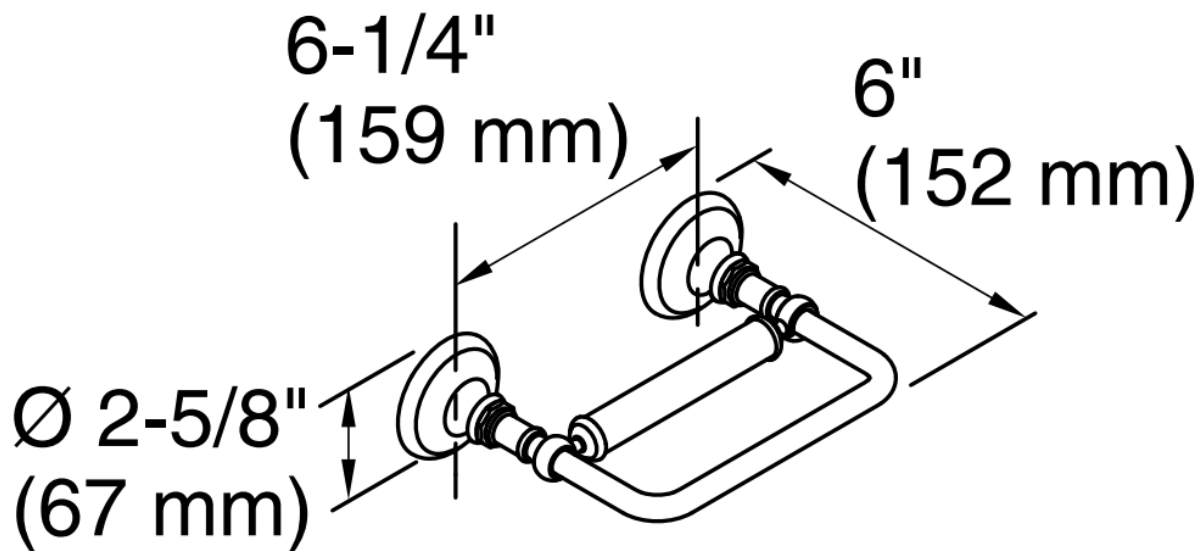

Brand : KOHLER
Name : Occasion Double Cover toilet holder w/ tray
Item Code : K-72573T-CP
Designer :
Color / Finish: Polished Chrome
Dimensions : 159 x 67 x 152 mm

Product info:

- Double cover toilet holder
- With tray