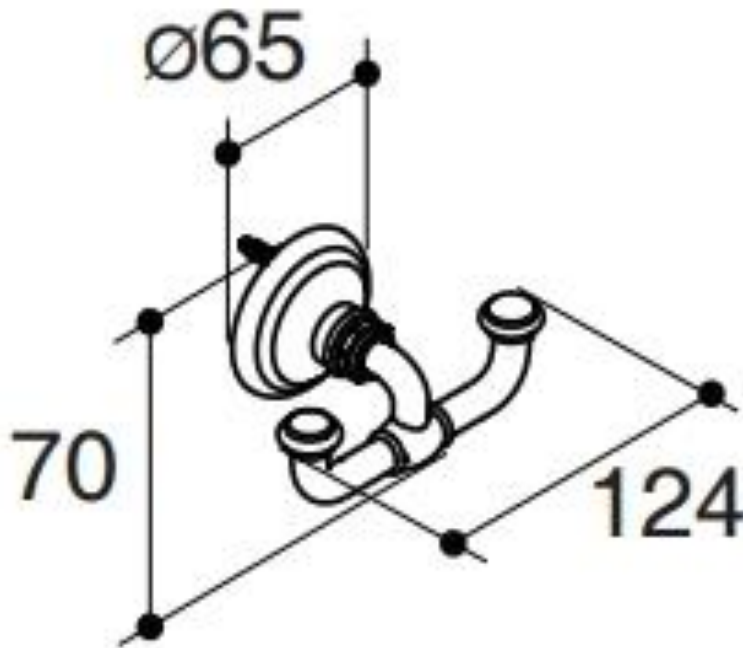

Brand : KOHLER  
Name : Artifacts Double Robe hook  
Item Code : K-72572T-CP  
Designer :  
Color / Finish: Polished Chrome  
Dimensions : 124 x 70 mm

Product info:

- Double Robe Hook
- Brass construction
- Solid metal construction (trim)
- Finishes resist corrosion and tarnishing