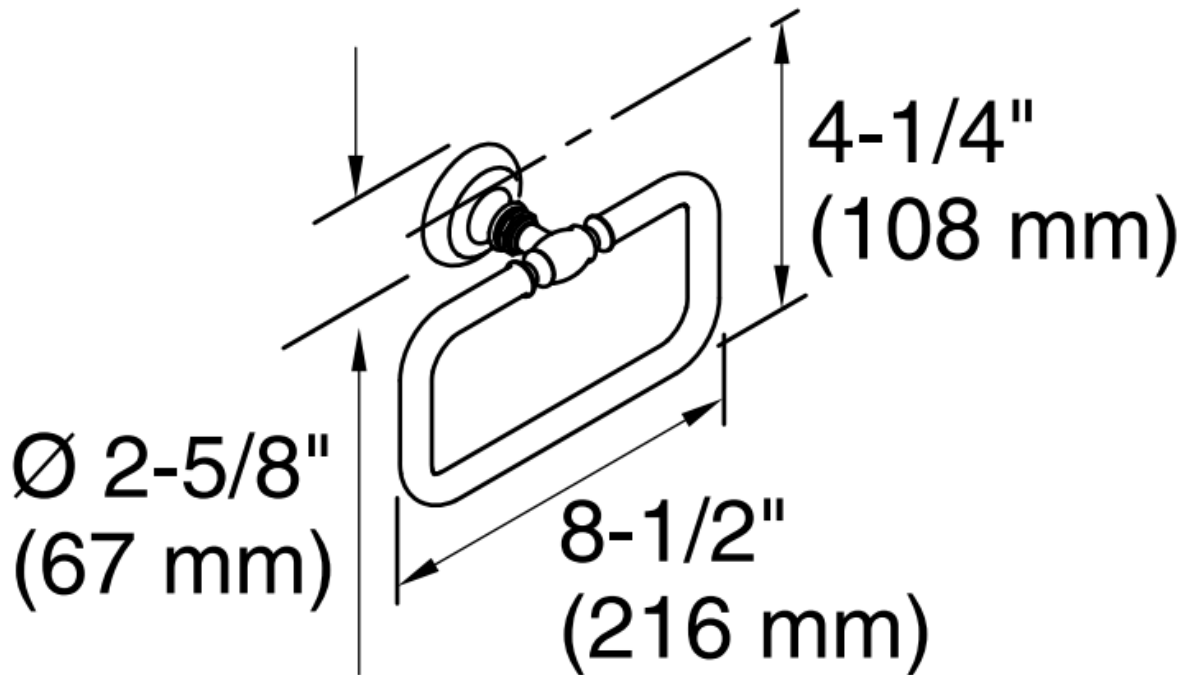

Brand : KOHLER
Name : Artifacts Towel ring
Item Code : K-72571T-RGD
Designer :
Color / Finish: Rose Gold
Dimensions : 216 x 108 x 67 mm

Product info:

- Towel ring
- Brass construction
- Solid metal construction (trim)
- Finishes resist corrosion and tarnishing