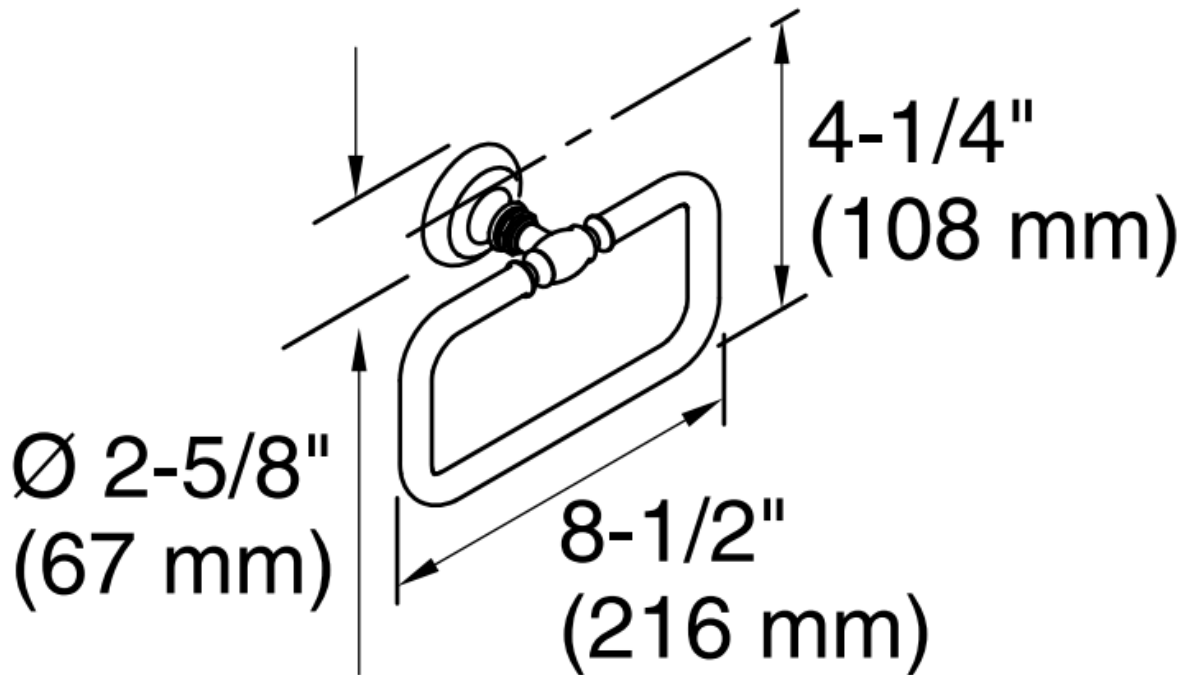

Brand : KOHLER  
Name : Artifacts Towel ring  
Item Code : K-72571T-CP  
Designer :  
Color / Finish: Polished Chrome  
Dimensions : 216 x 108 x 67 mm

**Product info:**

- Towel ring
- Brass construction
- Solid metal construction (trim)
- Finishes resist corrosion and tarnishing