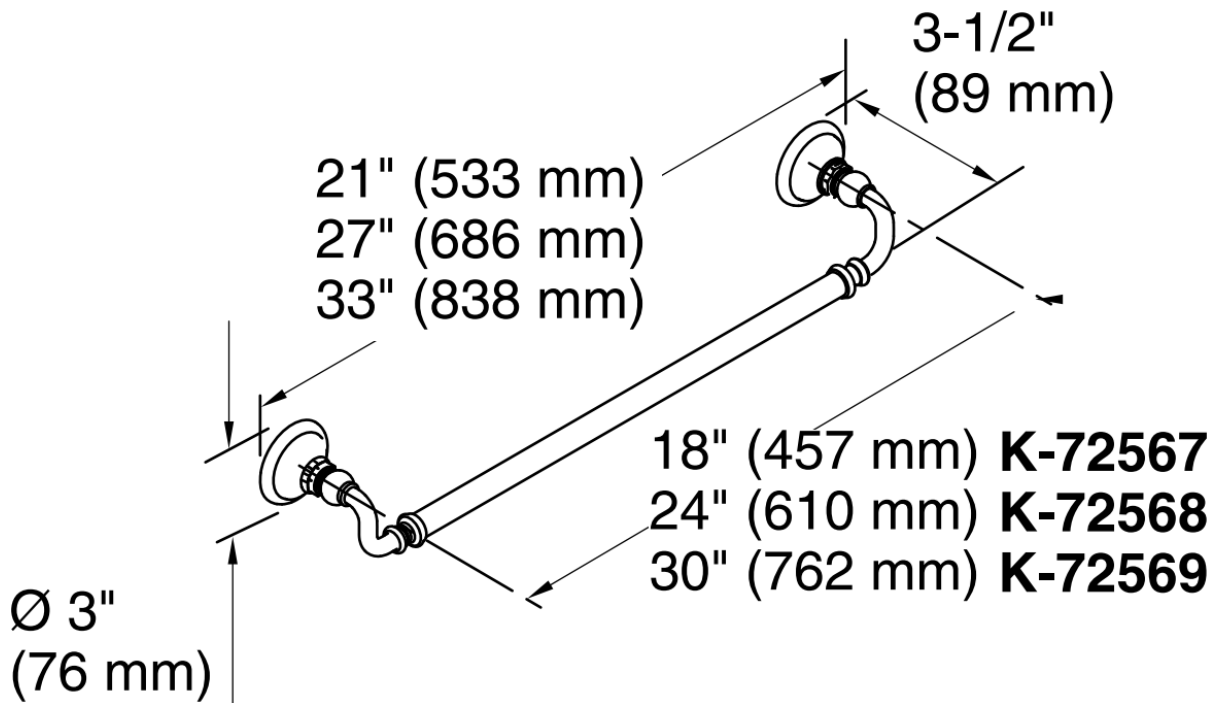

Brand : KOHLER
 Name : Artifacts Towel Bar
 Item Code : K-72568T-RGD
 Designer :
 Color / Finish: Rose Gold
 Dimensions : 610 mm

Product info:
 • Towel bar

Flushing of pipe must be done before fittings are installed. Failure to do so voids the warranty.