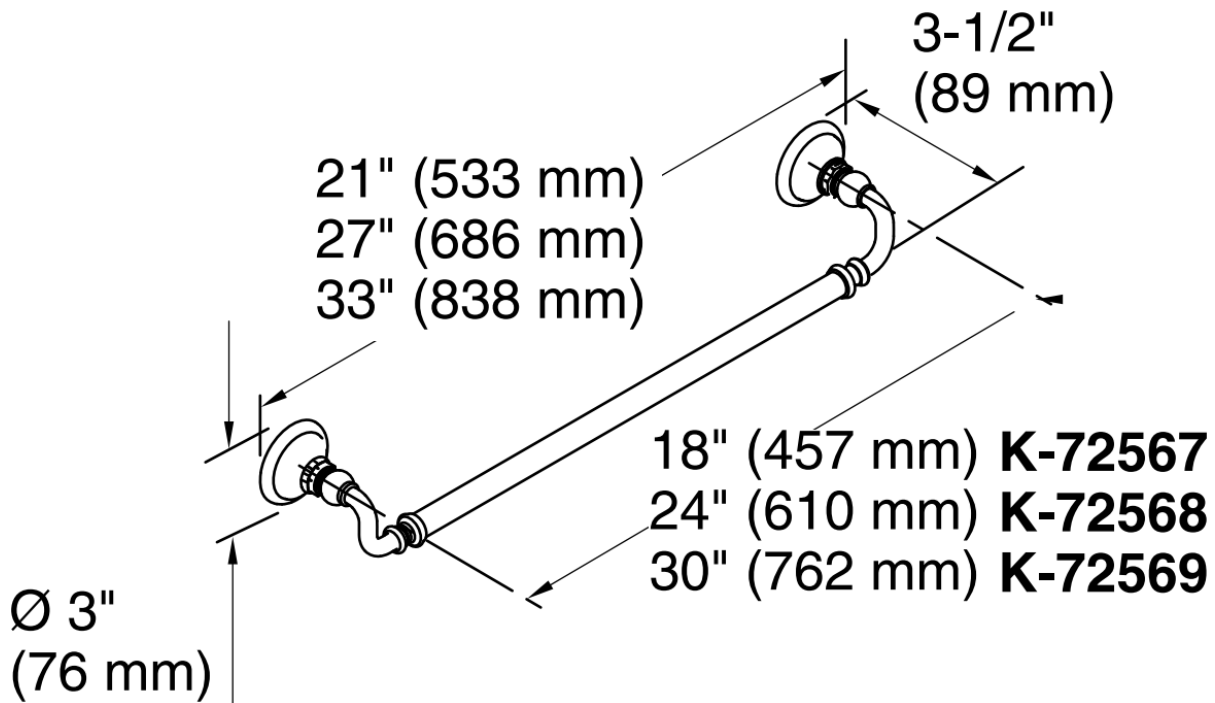

Brand : KOHLER
 Name : Artifacts Towel Bar
 Item Code : K-72568T-CP
 Designer :
 Color / Finish: Polished Chrome
 Dimensions : 610 mm

Product info:
 • Towel bar

Flushing of pipe must be done before fittings are installed. Failure to do so voids the warranty.