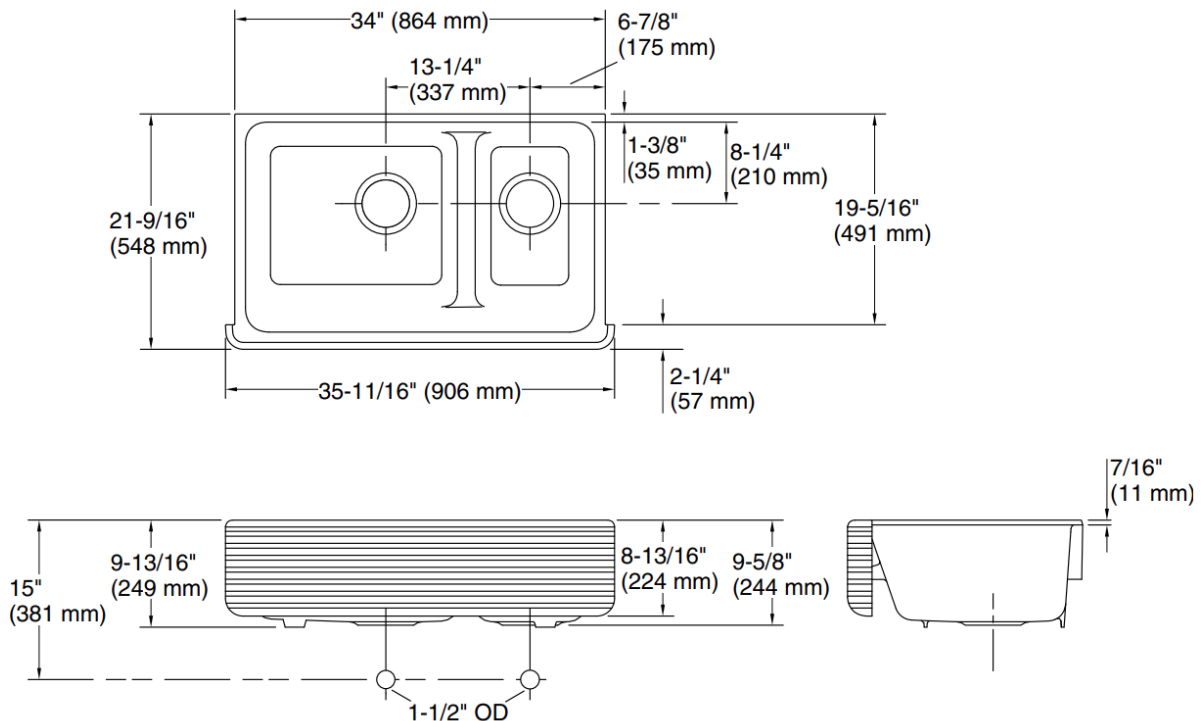

Brand : KOHLER
Name : WHITEHAVEN Undermount self-trimming sink
Item Code : K6349-0
Designer :
Color / Finish: White
Dimensions : 906 x 548 x 244 mm

Product info:

- Undermount self-trimming sink
- With smart divide
- Textured ridge design on front apron
- Bowl slopes toward drain to minimize water pooling
- Offset drain increases workspace in the sink and storage space underneath

Add-on:

- Duo strainer sink drain & strainer with tailpiece

Flushing of pipe must be done before fittings are installed. Failure to do so voids the warranty.

Follow cleaning instructions and avoid using any harmful chemicals.

All information is for reference only. Installation shall always be based on the specs provided with actual delivered items.

For more info, visit www.sanitecph.com