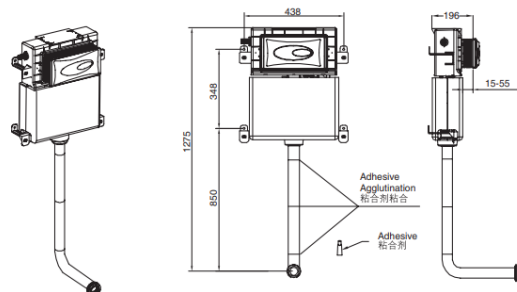

Brand : KOHLER  
Name : Odeon + Hydro tower Flush actuator  
Item Code : K6283T-CP

Designer :

Color / Finish: Chrome Plated  
Dimensions : 524 x 348 mm

Product info:

- Flush Actuator
- Hydro Tower 100

Installation dimensions with iron rack

座便器的安装尺寸

UNIT: mm  
单位: 毫米

Installation dimensions without iron rack

蹲便器的安装尺寸

UNIT: mm  
单位: 毫米

Flushing of pipe must be done before fittings are installed. Failure to do so voids the warranty.

Follow cleaning instructions and avoid using any harmful chemicals.