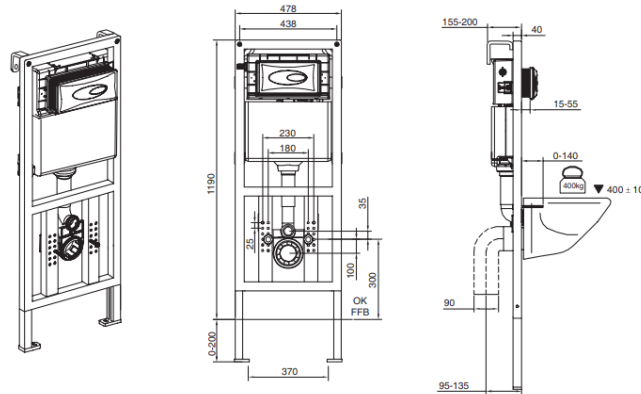

Brand : KOHLER  
Name : Odeon + Hydro tower Flush actuator  
Item Code : K6283T-CP

Designer :

Color / Finish: Chrome Plated  
Dimensions : 524 x 348 mm

Product info:

- Flush Actuator
- Hydro Tower 100

Installation dimensions with iron rack

座便器的安装尺寸

UNIT: mm  
单位: 毫米

Installation dimensions without iron rack

蹲便器的安装尺寸

UNIT: mm  
单位: 毫米

Flushing of pipe must be done before fittings are installed. Failure to do so voids the warranty.

Follow cleaning instructions and avoid using any harmful chemicals.