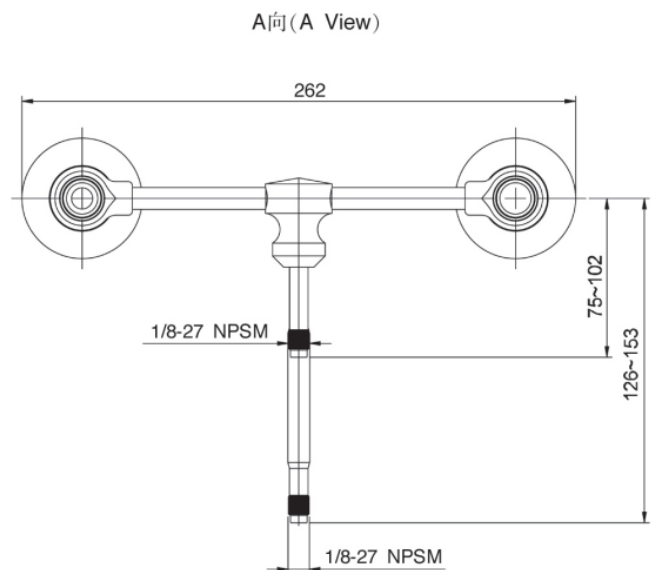

Brand : KOHLER
 Name : Finial Freestanding Rise Tube
 Item Code : K607T-BN
 Designer :
 Color / Finish: Brushed Nickel
 Dimensions : 80 cm

Product info:
 • Rise Tube

Flushing of pipe must be done before fittings are installed. Failure to do so voids the warranty.
 Follow cleaning instructions and avoid using any harmful chemicals.
 All information is for reference only. Installation shall always be based on the specs provided with actual delivered items.
 For more info, visit www.sanitecph.com