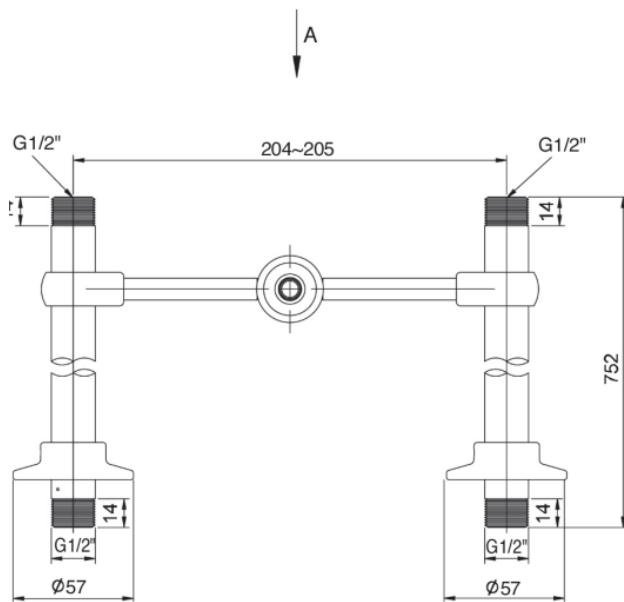

Brand : KOHLER
 Name : Finial Freestanding Rise Tube
 Item Code : K607T-BN
 Designer :
 Color / Finish: Brushed Nickel
 Dimensions : 80 cm

Product info:
 • Rise Tube

Flushing of pipe must be done before fittings are installed. Failure to do so voids the warranty.
 Follow cleaning instructions and avoid using any harmful chemicals.
 All information is for reference only. Installation shall always be based on the specs provided with actual delivered items.
 For more info, visit www.sanitecph.com