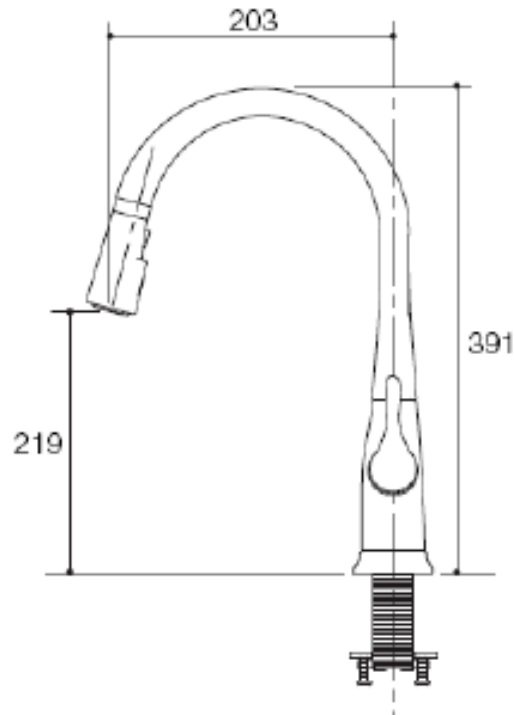

Brand : KOHLER
Name : SIMPLICE Sink faucet with 3-function pull down spray head
Item Code : K596T-4-BL
Designer :
Color / Finish: Matt Black
Dimensions : 391 mm Height
203 mm Spout Projection

Product info:

- Simplice Single lever Pull-Down Kitchen Faucet

Add-ons:

- 2x angle valve ½"x½" (NO nuts)

Flushing of pipe must be done before fittings are installed. Failure to do so voids the warranty.

Follow cleaning instructions and avoid using any harmful chemicals.