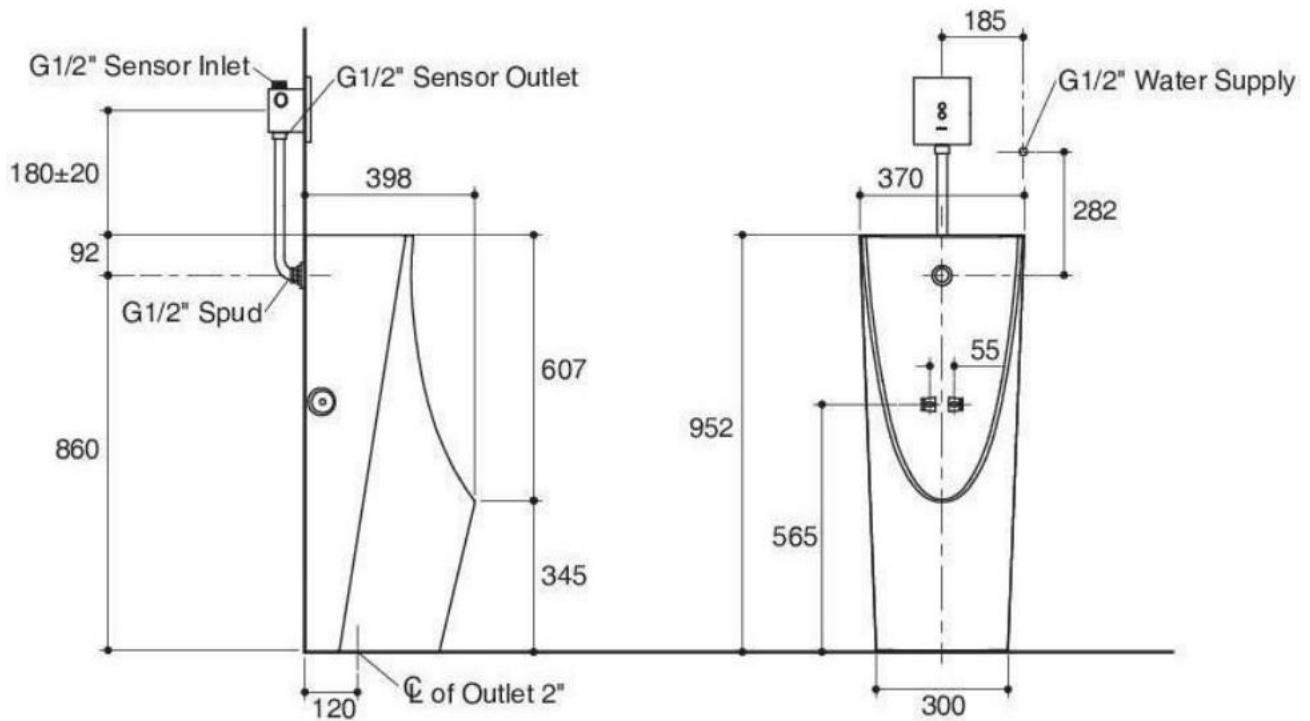

Brand : KOHLER
 Name : STRUKTURA ECO urinal
 Item Code : K5889T-ER

Designer :

Color / Finish: White
 Dimensions : 370 x 398 x 952 mm

Product info:

- Floor mounted urinal
- Flushing capacity: 1L or 3L per flush