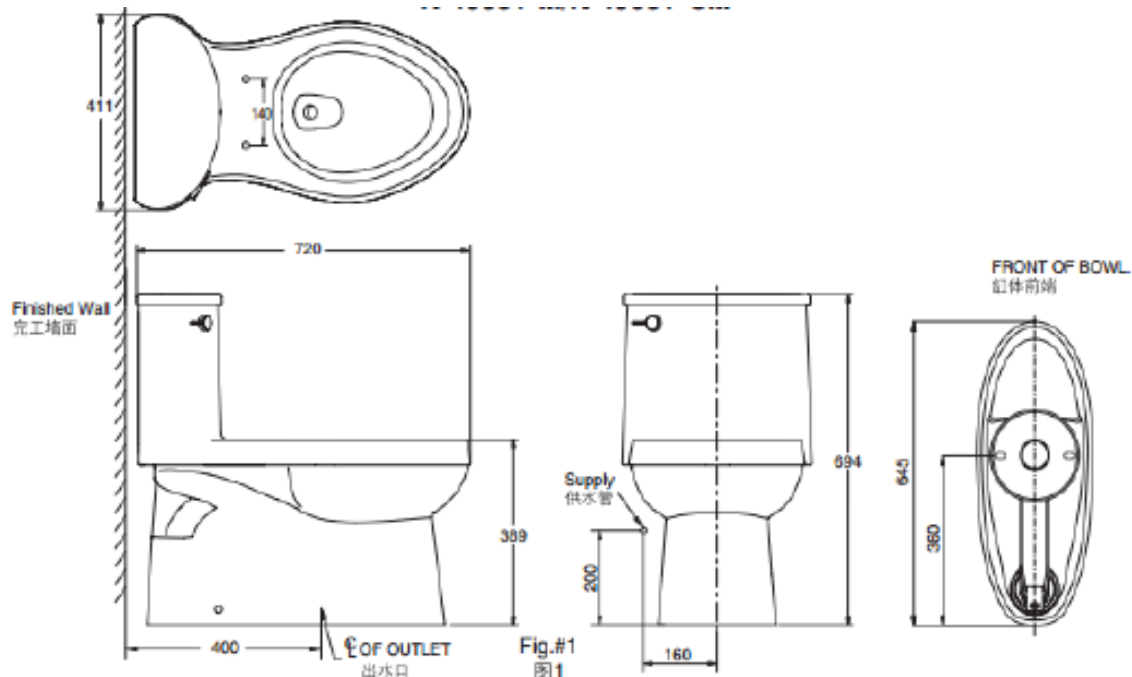

Brand : KOHLER  
 Name : ADAIR 1-Piece toilet  
 Item Code : K5171T-C-0  
 Designer :  
 Color / Finish: White  
 Dimensions : 720 x 411 x 694 mm

**Product info:**

- ADAIR One piece Elongated
- 4.2 lpf, side trip lever, french curve quiet close seat and cover
- Class Five 4.2L

**Add-ons:**

- 54.10600 Flexible hose ½"x½"x14
- C408681 Angle valve ½"x½"
- B9082GASVI Floor flange
- M30050G LINEA Rubber Seal 1.86m

Kohler reserves the right to change marked dimensions without prior notice.  
 科勒公司保留随时变更图中标示尺寸的权利，无需另行通知。