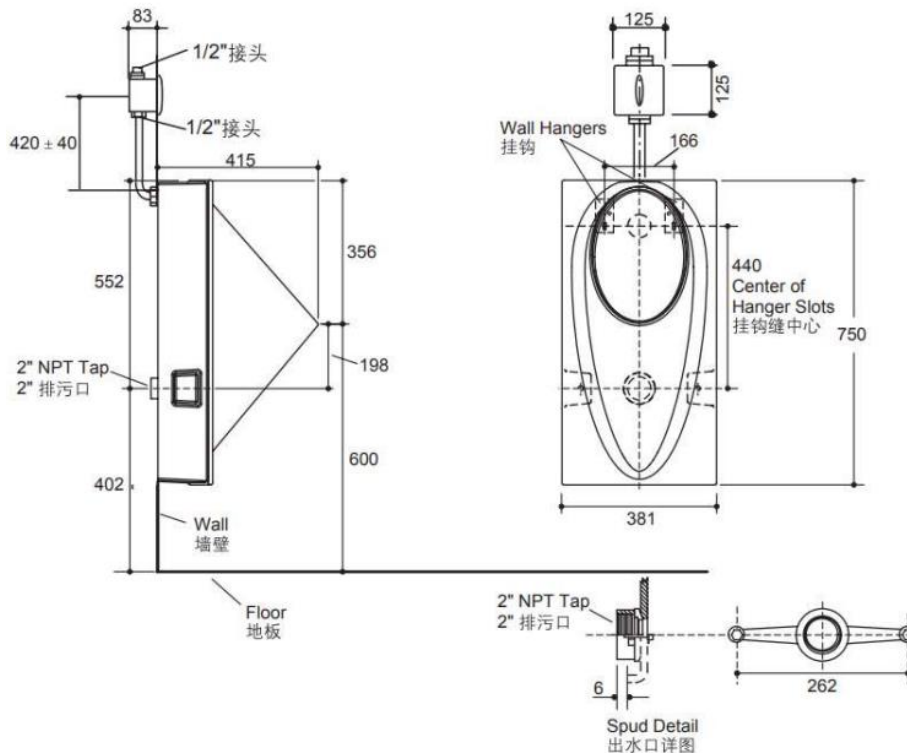

Brand : KOHLER
Name : STEWARD ECO URINAL
Item Code : K4986T-ER-0

Designer :
Color / Finish: White
Dimensions : 415 x 381 x 750 mm

Product info:

- Rear inlet
- 0.5L flush with LEED certification

Flushing of pipe must be done before fittings are installed. Failure to do so voids the warranty.
Follow cleaning instructions and avoid using any harmful chemicals.
All information is for reference only. Installation shall always be based on the specs provided with actual delivered items.
For more info, visit www.sanitecph.com