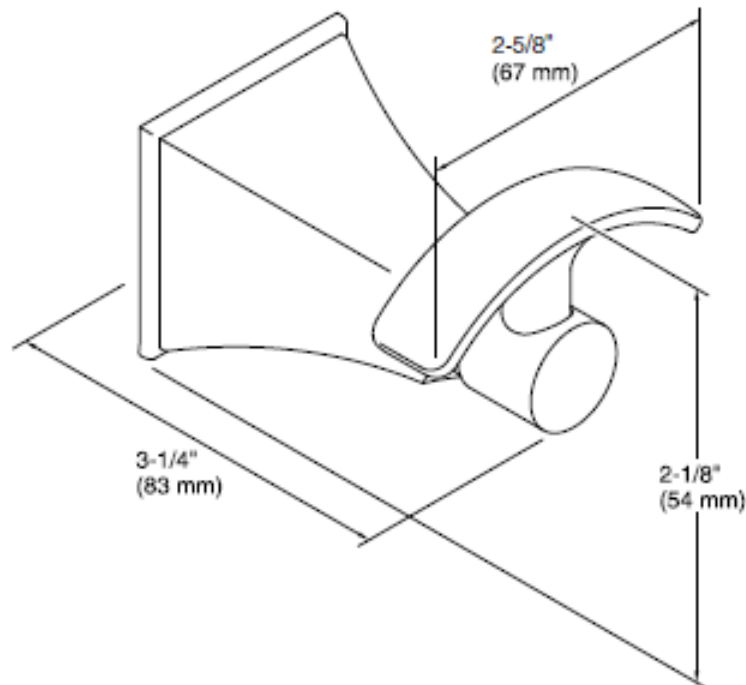

Brand : KOHLER
Name : MEMOIRS Double robe hook
Item Code : K-492T-CP
Designer :
Color / Finish: Polished Chrome
Dimensions : 83 mm x 67 mm x 54 mm

Product info:

- Double Robe Hook

Flushing of pipe must be done before fittings are installed. Failure to do so voids the warranty.