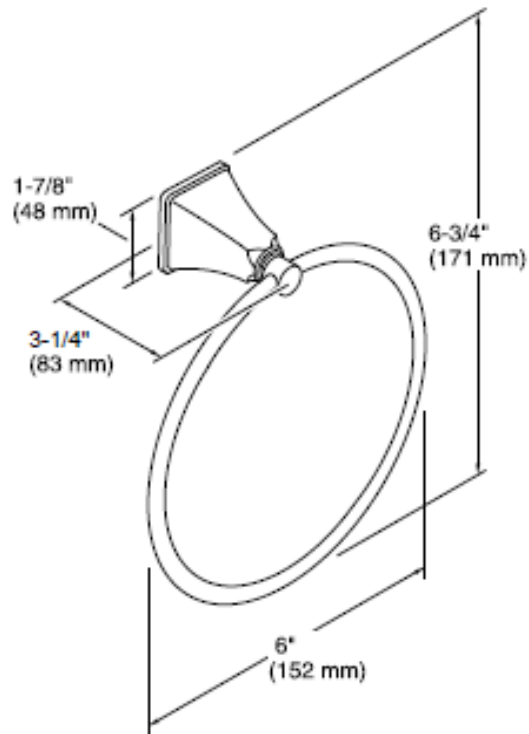

Brand : KOHLER
Name : MEMOIRS Towel ring
Item Code : K487T-CP
Designer :
Color / Finish: Polished Chrome
Dimensions : 83 x 152 x 171 mm

Product info:
• Towel Ring

Flushing of pipe must be done before fittings are installed. Failure to do so voids the warranty.
Follow cleaning instructions and avoid using any harmful chemicals.
All information is for reference only. Installation shall always be based on the specs provided with actual delivered items.
For more info, visit www.sanitecph.com